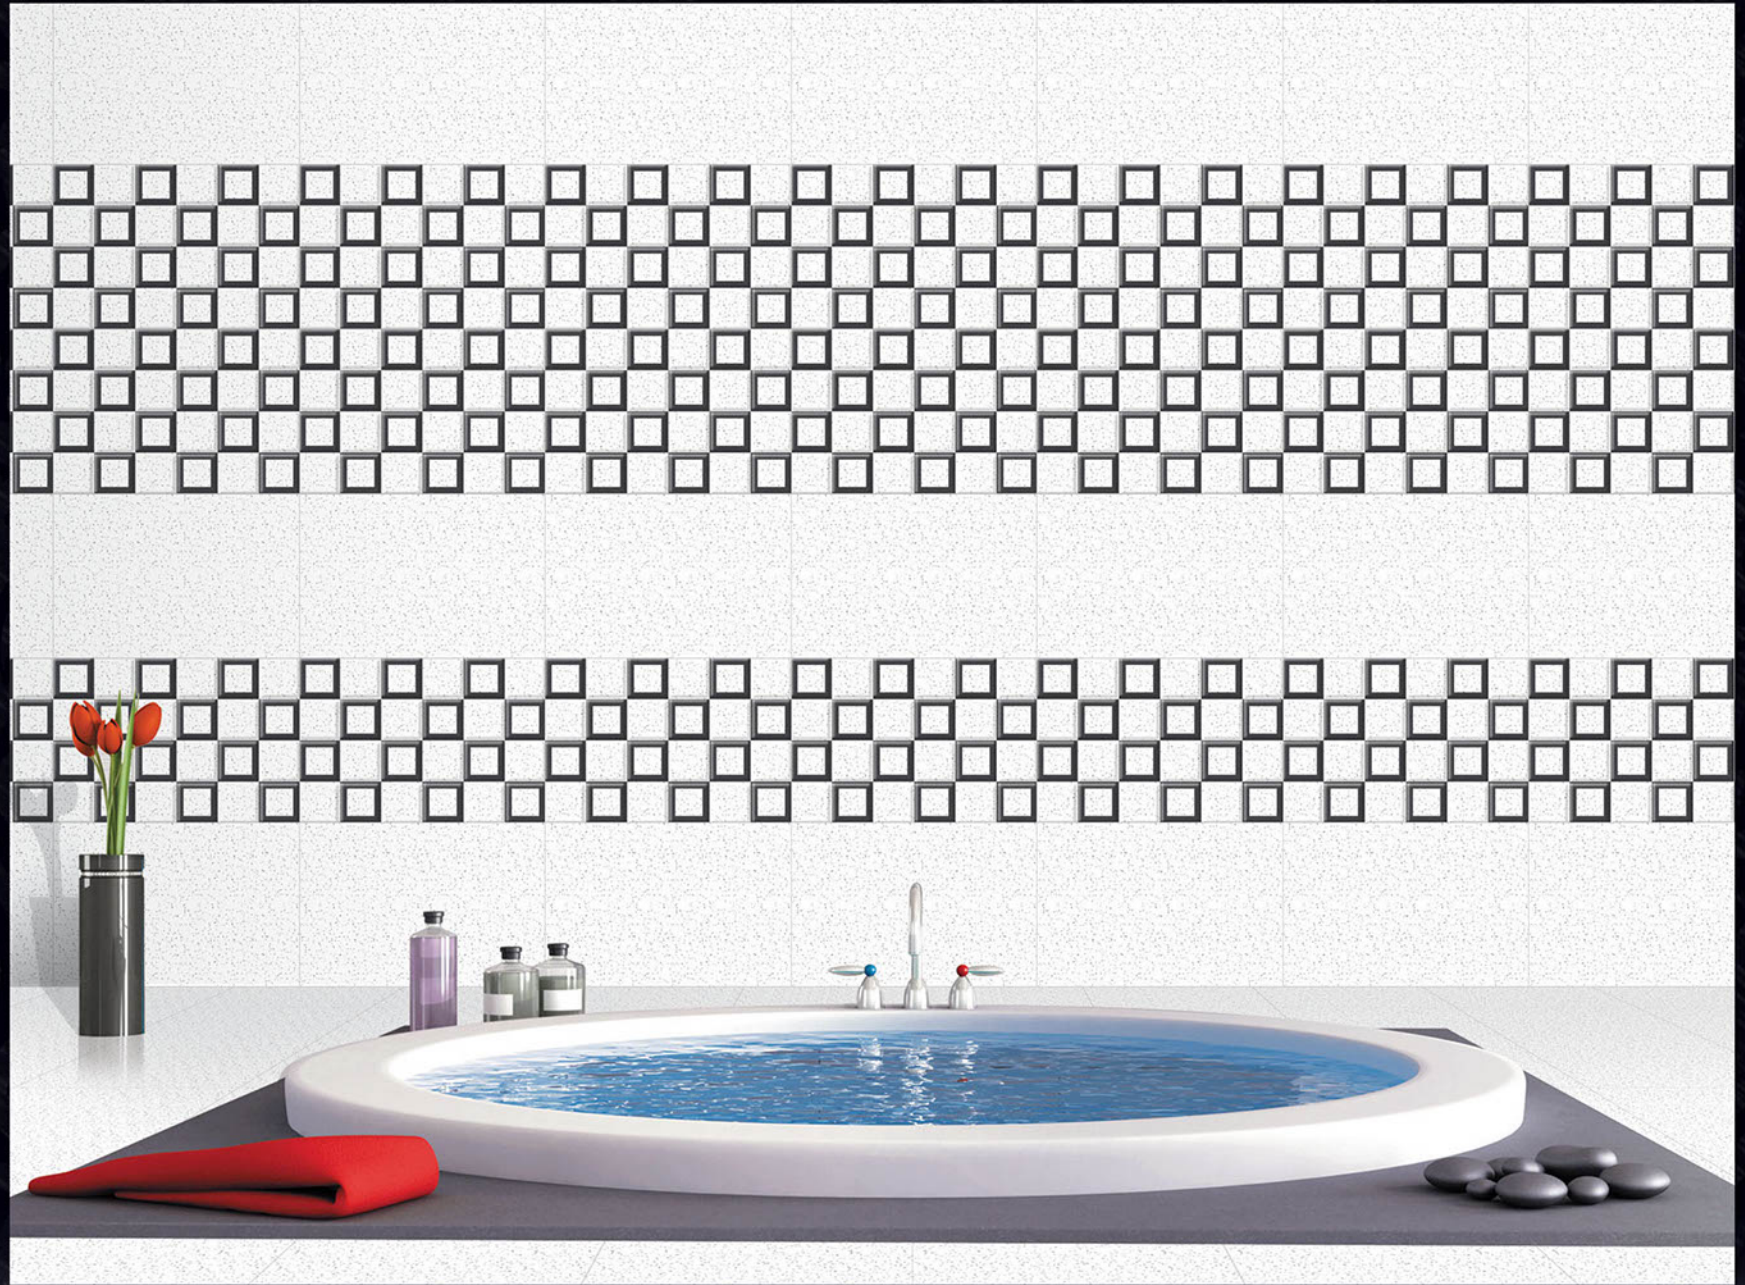

PAVAGADHI

CERAMIC

30X45 cm

SP WHITE SERIES

300 X 450 mm

PAVAGADHI
CERAMIC

18529-L

18529-HL1

18529-HL2

18587-L

18587-HL1

18587-HL2

18587-L

18587-HL1

18587-HL2

SP LOGAN -LIGHT 18239-L