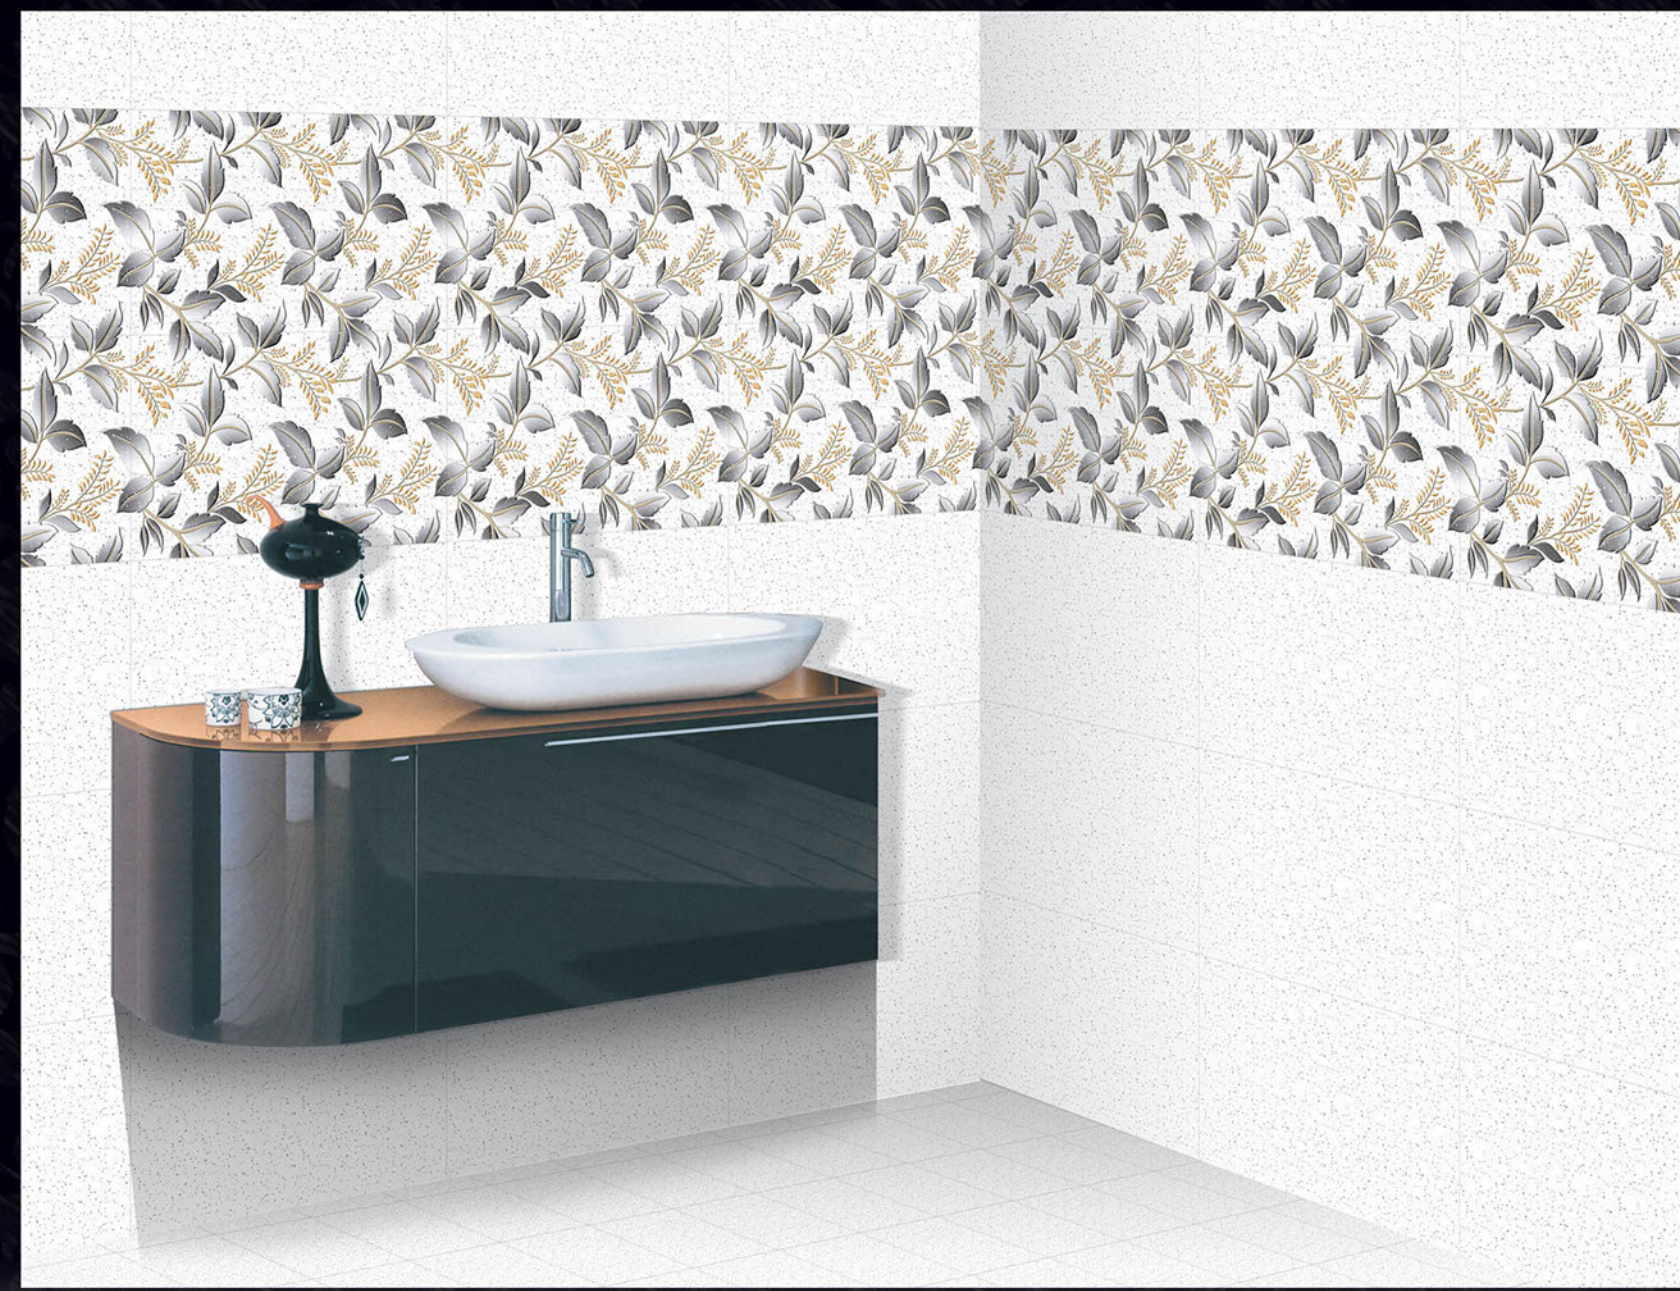

PAVAGADHI

CERAMIC

30X45 cm

SP WHITE SERIES

300 X 450 mm

PAVAGADHI
CERAMIC

18529-L

18529-HL1

18529-HL2

18587-L

18587-HL1

18587-HL2

18587-L

18587-HL1

18587-HL2

SP LOGAN -LIGHT 18239-L