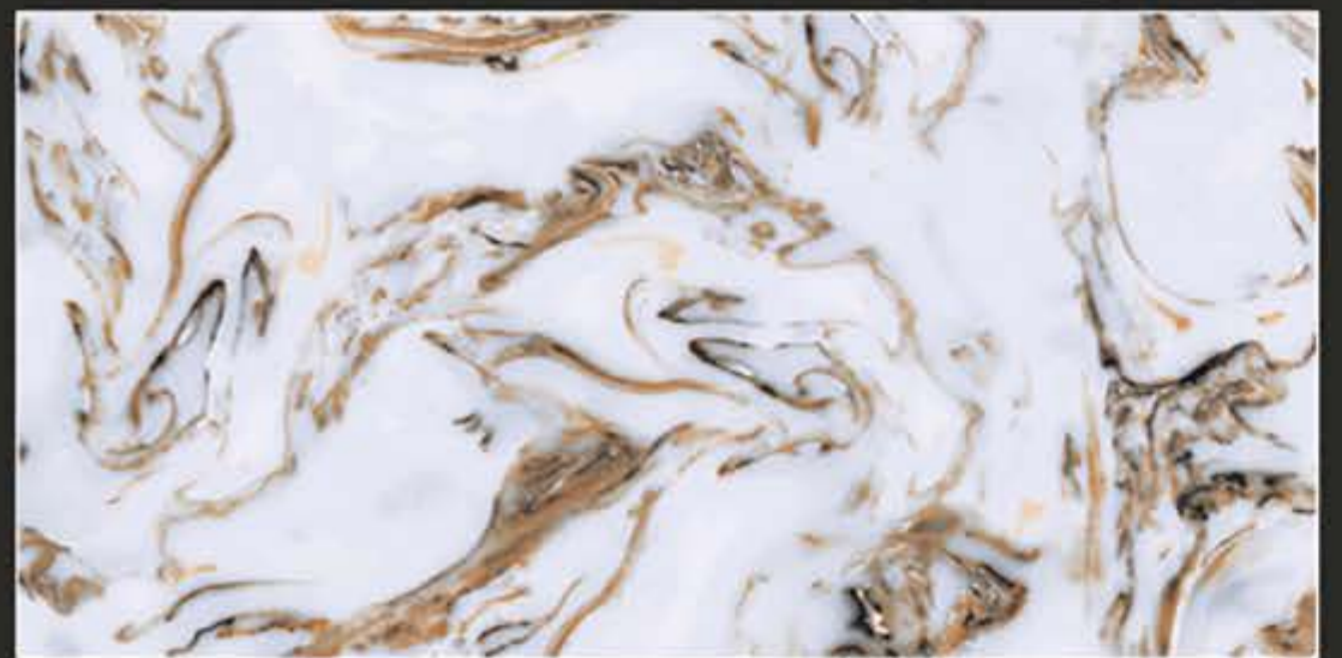

QUERY BIANCO

FINISH : GLOSSY POLISHED

REGAL GREY
FINISH : GLOSSY POLISHED

RIVER BEIGE
FINISH : GLOSSY POLISHED

ROYAL ANTISKY
FINISH : GLOSSY POLISHED

ROYAL AQUA 100
FINISH : GLOSSY POLISHED

ROYAL CAFE
FINISH : GLOSSY POLISHED