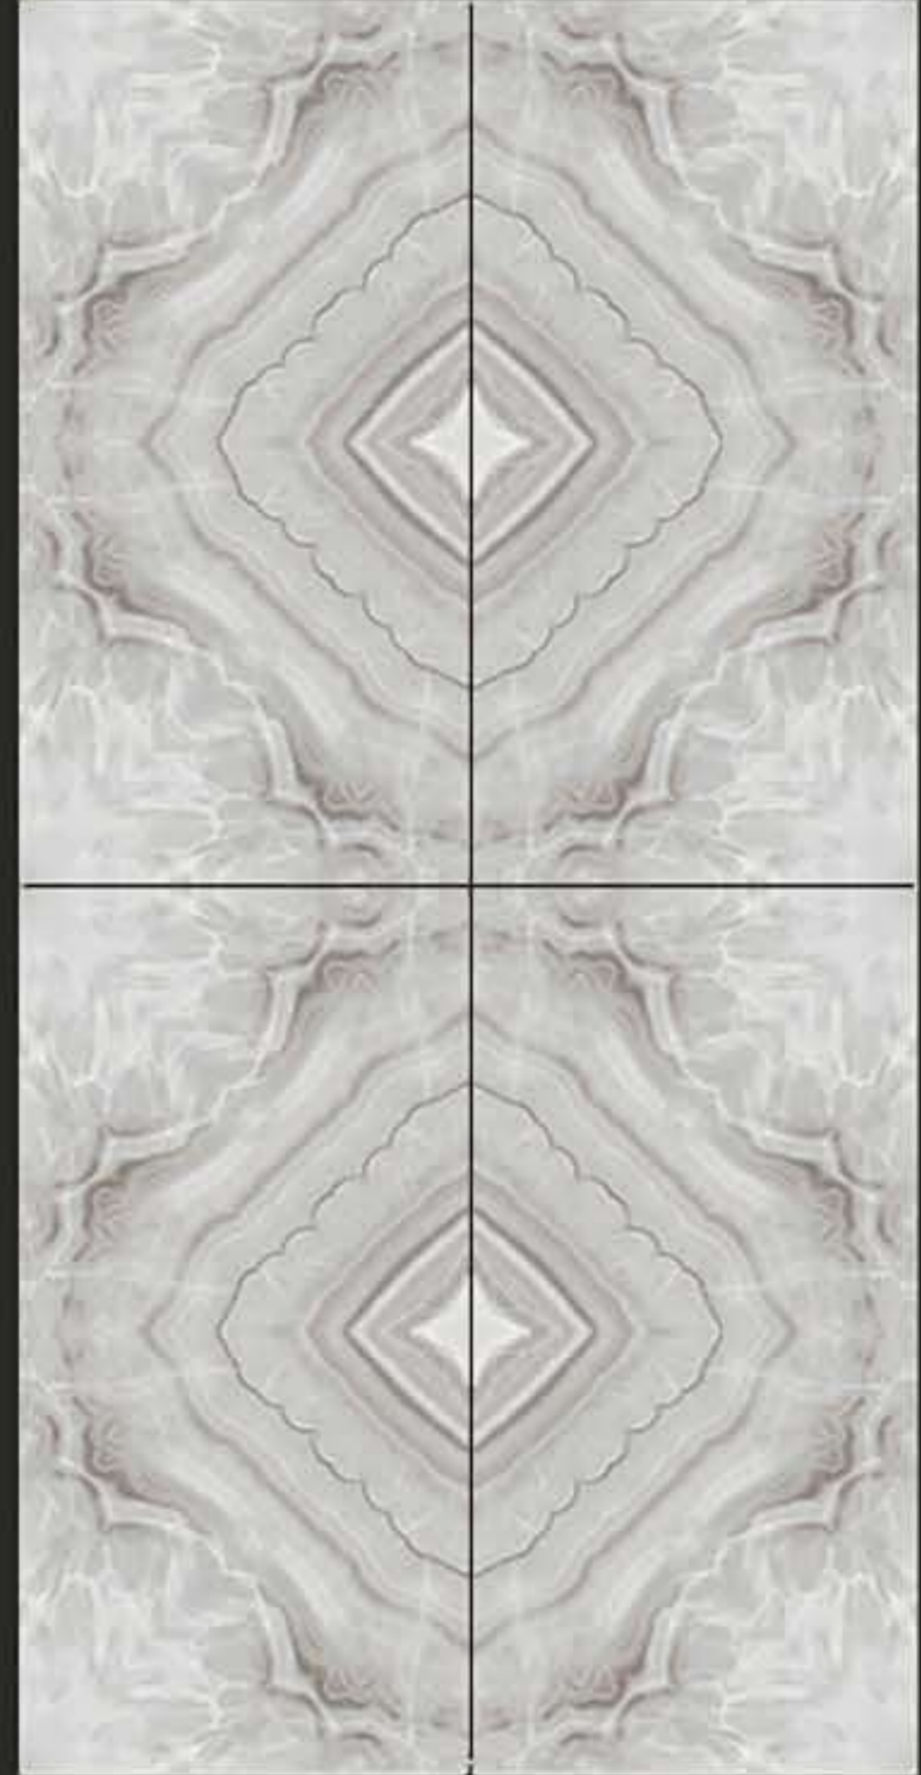

VERSACE GREY
FINISH : GLOSSY POLISHED

VERSACE PEARL
FINISH : GLOSSY POLISHED

WHITE ONYX
FINISH : GLOSSY POLISHED

BOOK-MATCH

WILLIAM BROWN
FINISH : GLOSSY POLISHED

BOOK-MATCH

WILLIAM GREY
FINISH : GLOSSY POLISHED