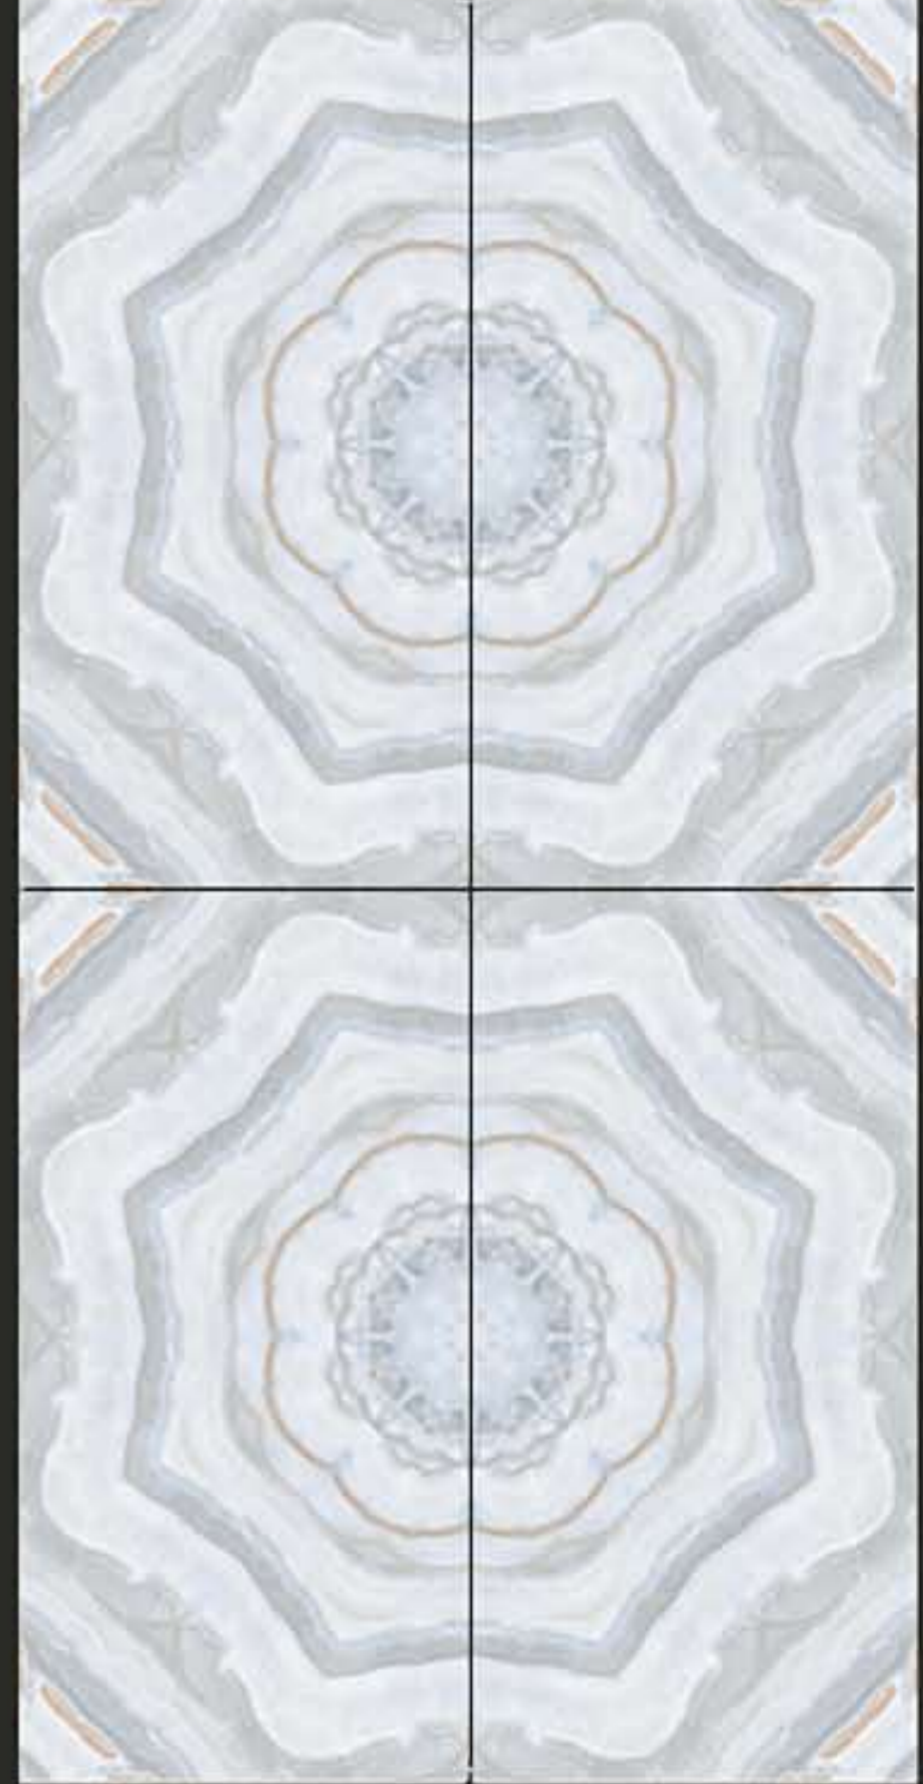

BOOK-MATCH