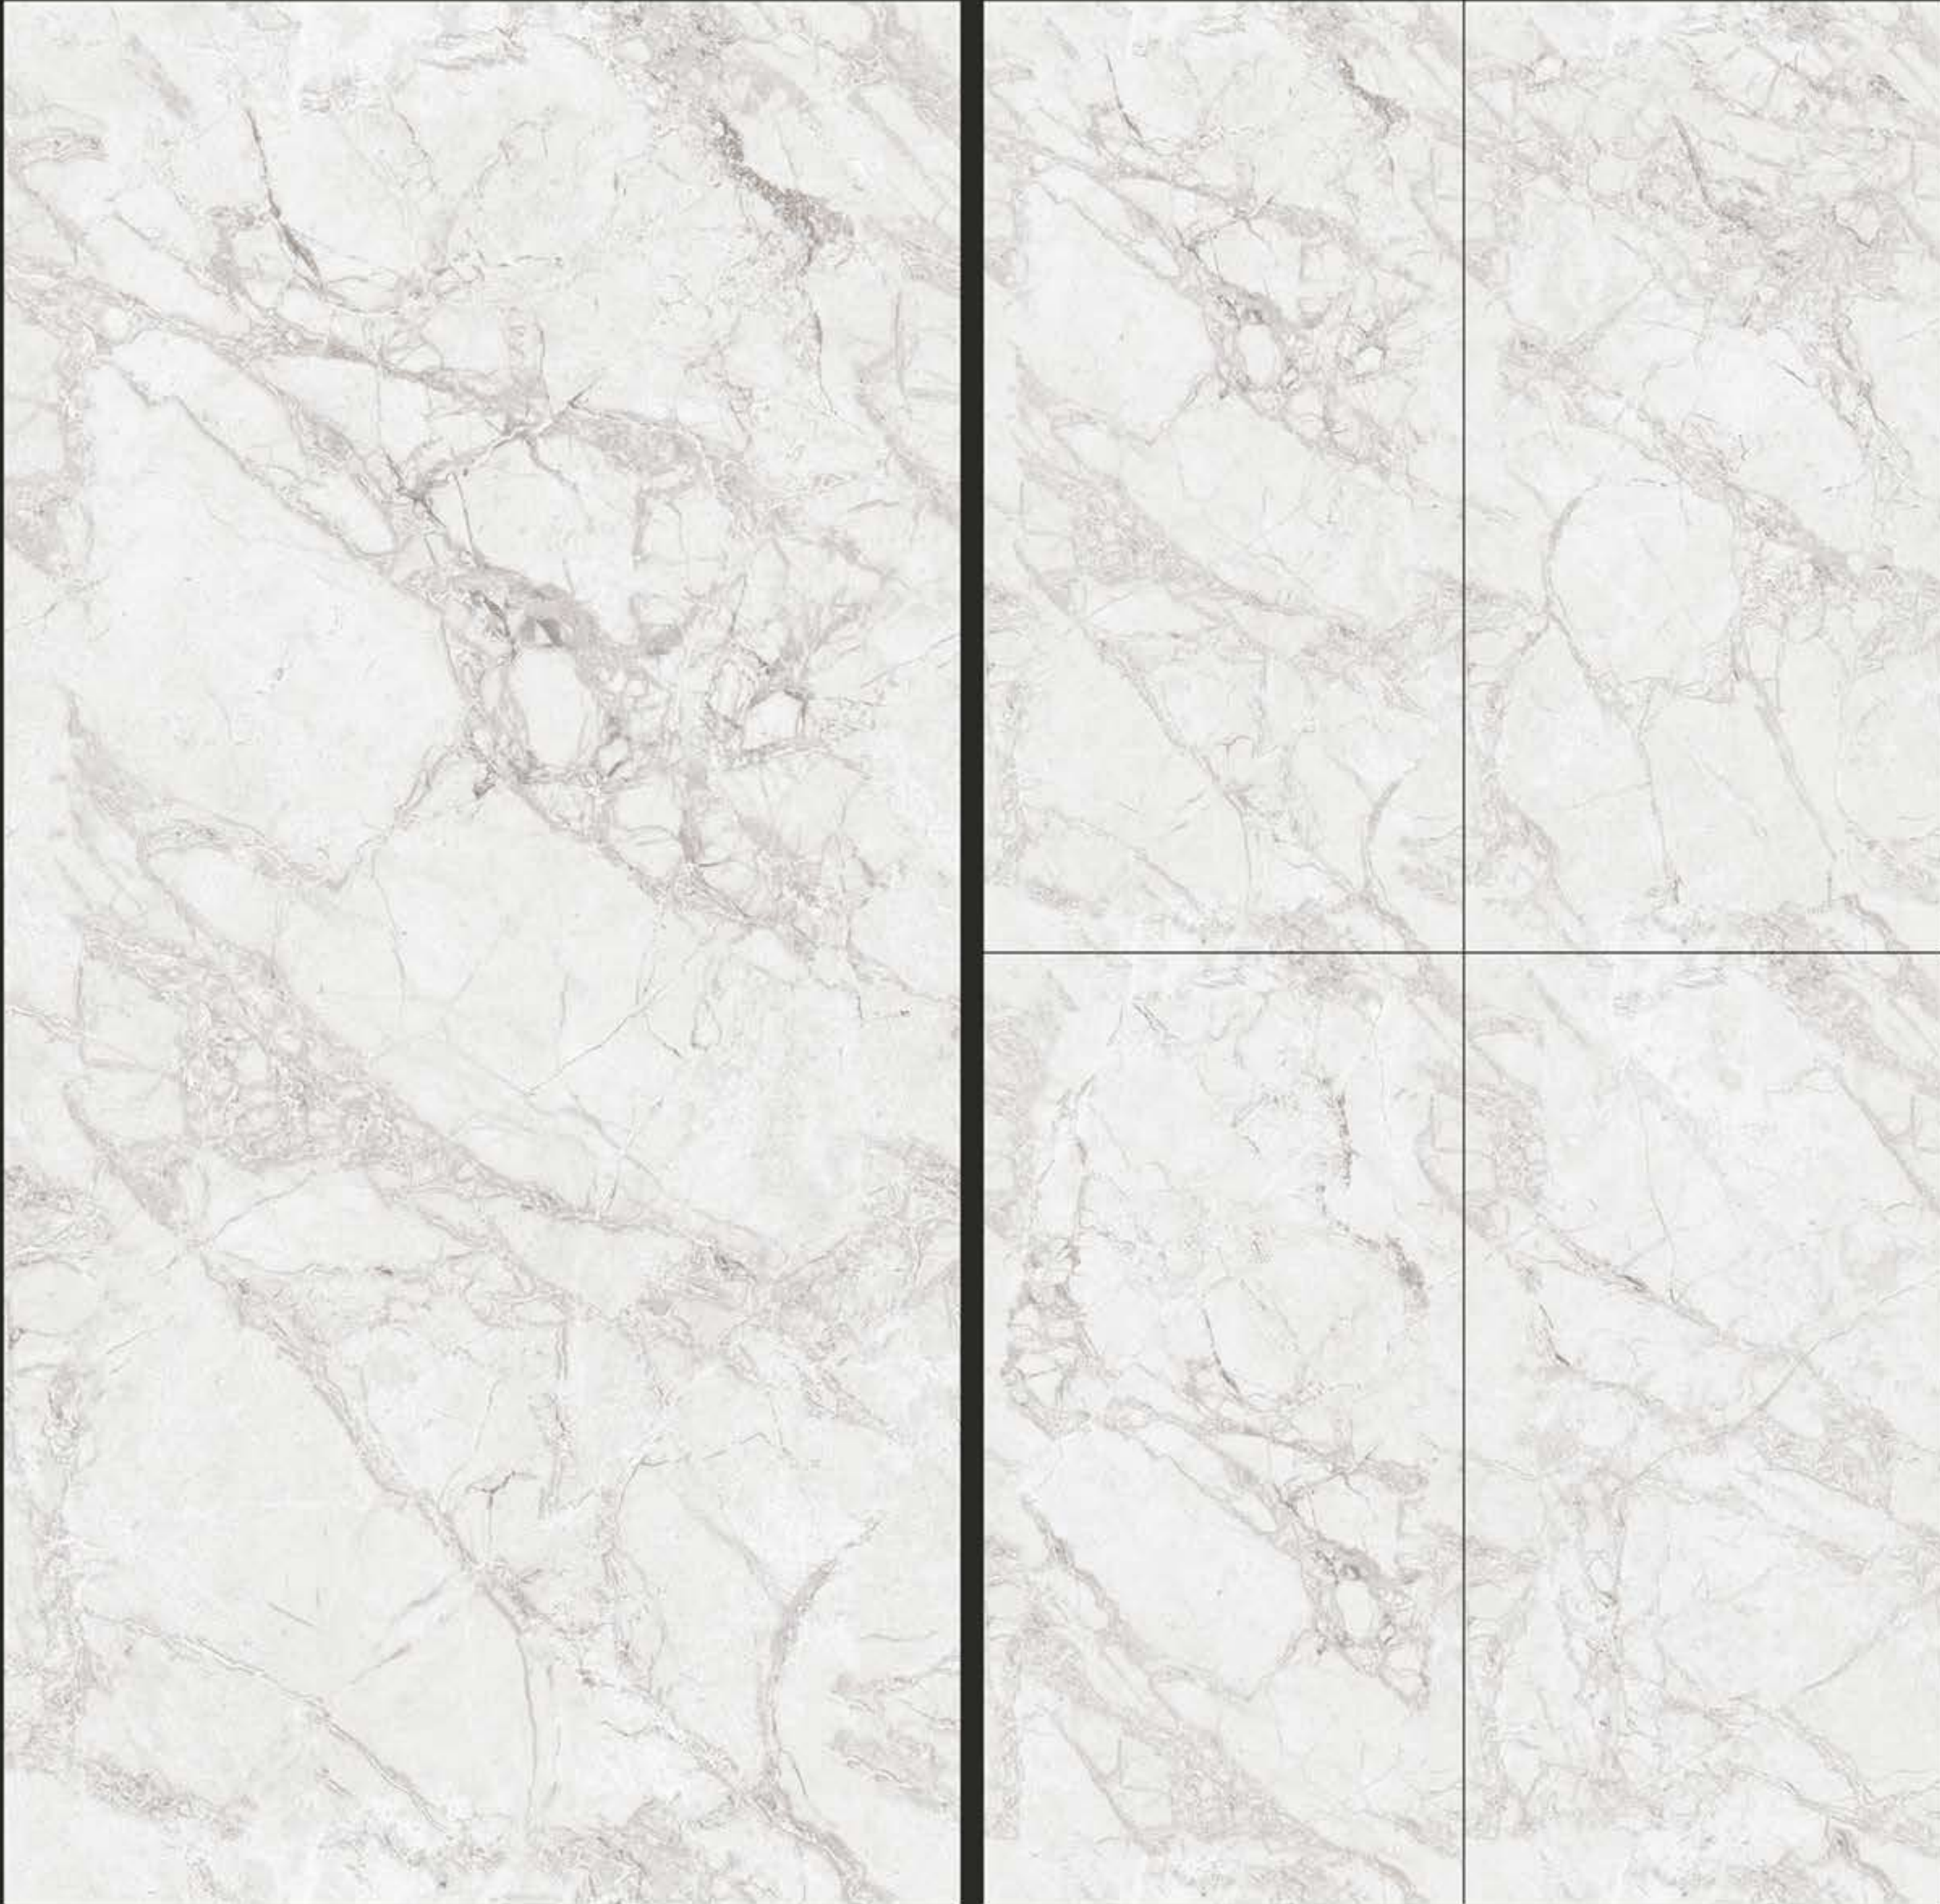

**PAVAGADHI**  
CERAMIC

600X1200MM

ENDLESS

**EVANTO BEIGE**  
FINISH : GLOSSY POLISHED

**PGVT**

**PAVAGADHI**  
CERAMIC

600X1200MM

ENDLESS