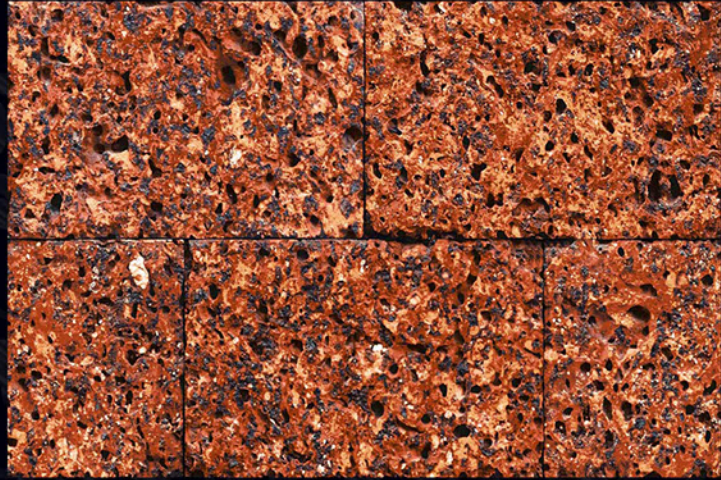

HD 15045

HD 15047

HD 15048

HD 15049

HD 15050

HD 15051

Packing Details - High depth Elevation Tiles

SIZE	NOMINAL THICKNESS	Number of Tiles	Area	Weight
450mm X 300mm	11mm (Approx)	5 Pieces Per Box	0.67 Sq. Mtr (Approx)	11Kg (Approx)