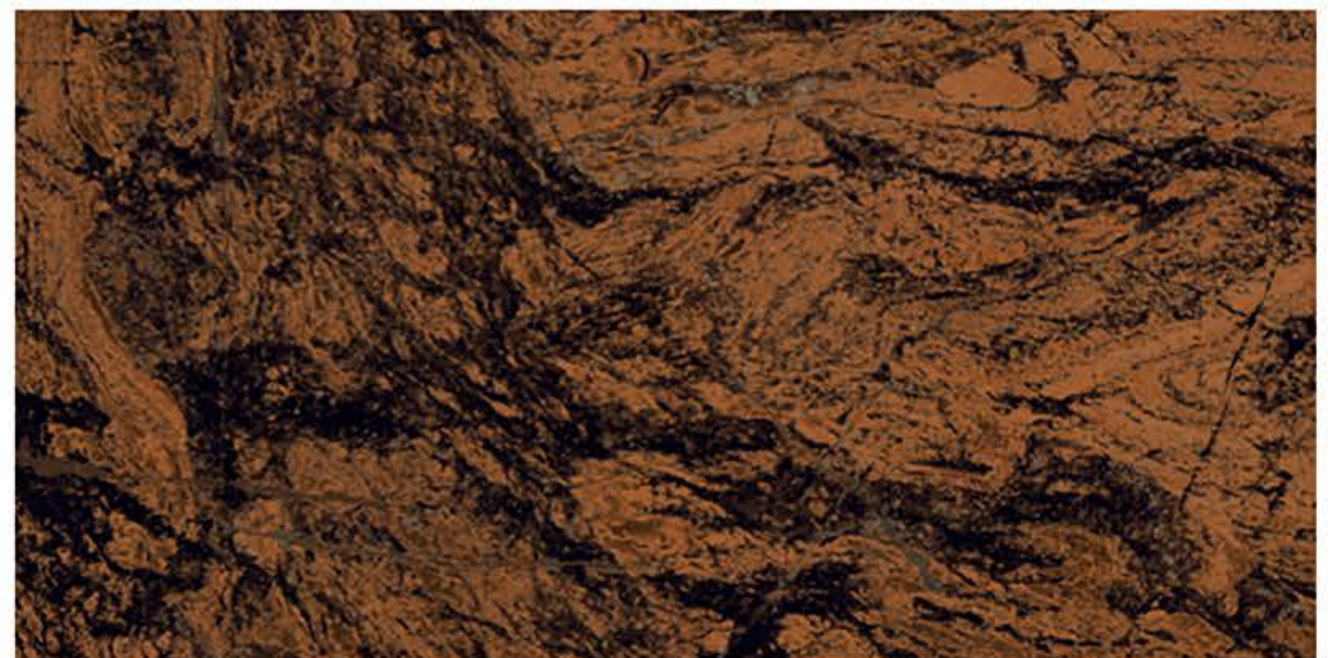

SOHO BROWN
FINISH: GLOSSY POLISHED