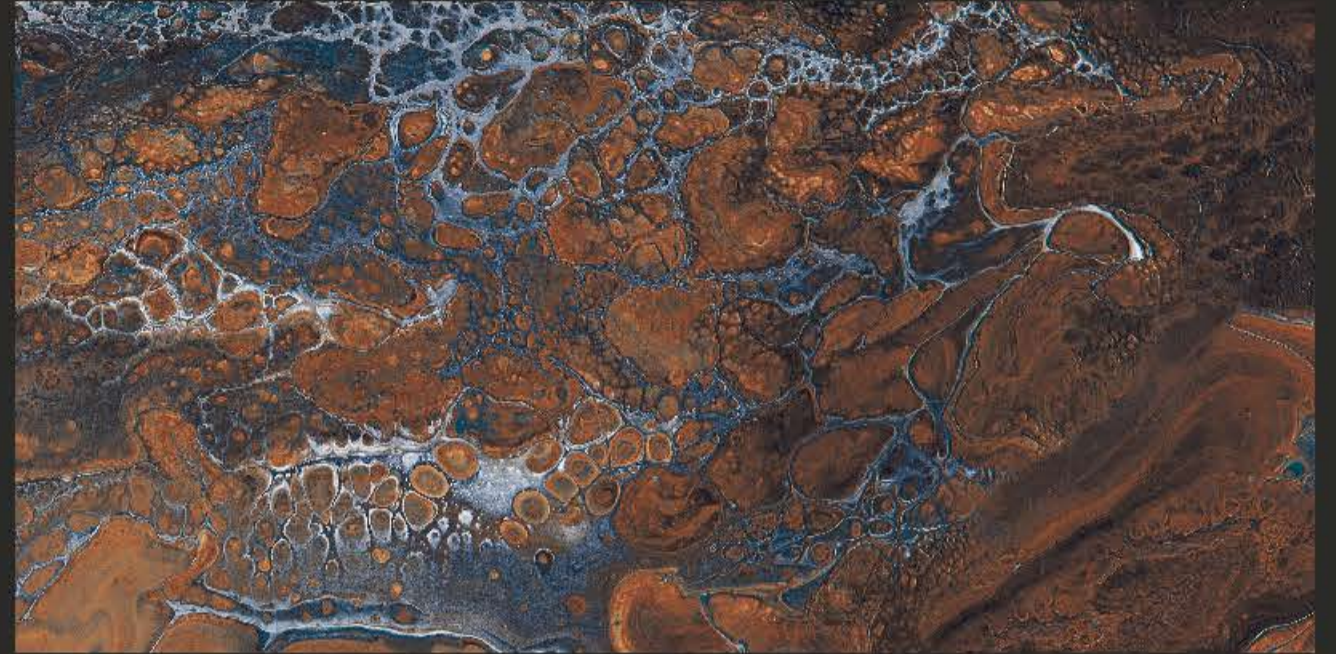

HGVT

EMPRADOR
FINISH: GLOSSY POLISHED

FERO AQUA
FINISH: GLOSSY POLISHED

FLINT BLUE
FINISH: GLOSSY POLISHED

FLUID BROWN

FREDERICO CHOCO
FINISH: GLOSSY POLISHED

GALAXY BLACK
FINISH: GLOSSY POLISHED

ZED BLACK