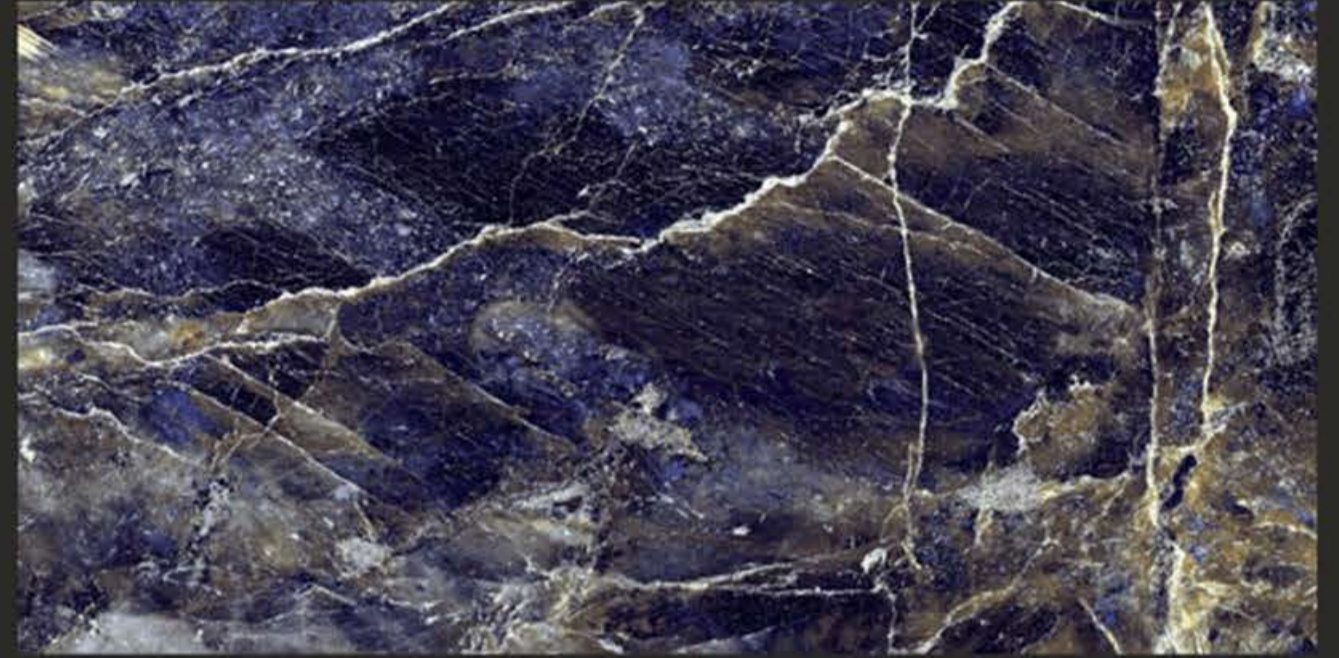

FLINT BLUE
FINISH: GLOSSY POLISHED