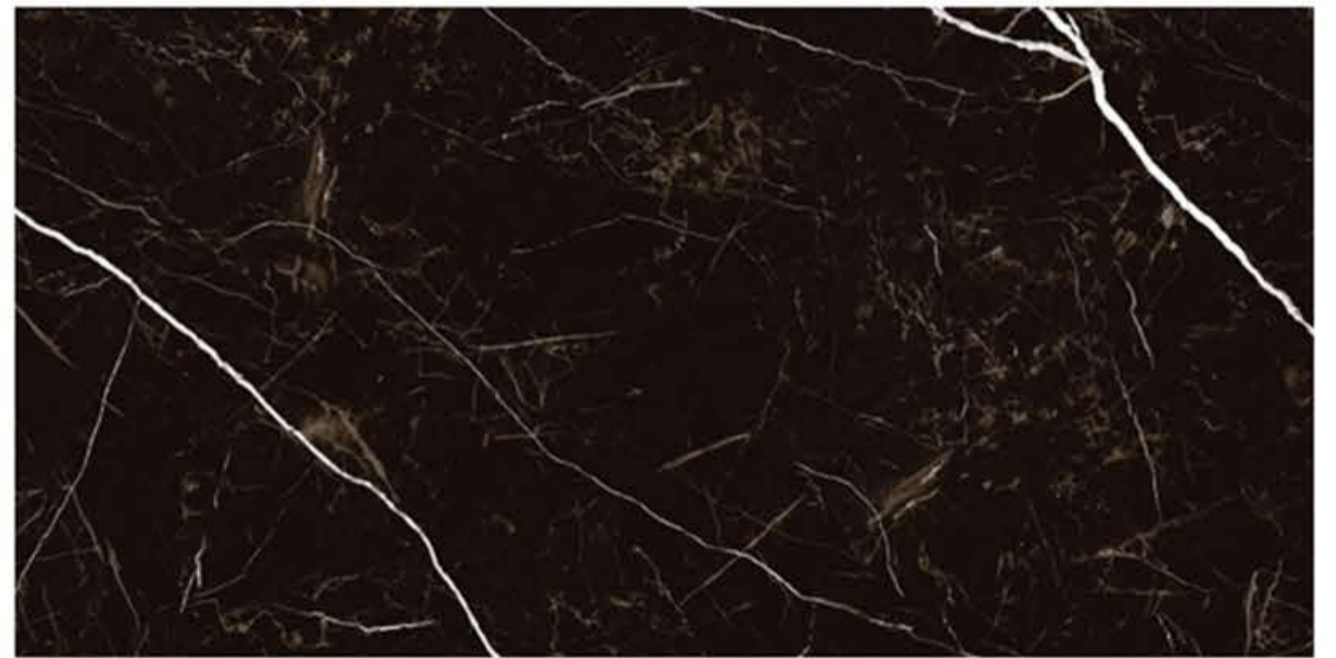

NERO MARQUINA
FINISH: GLOSSY POLISHED