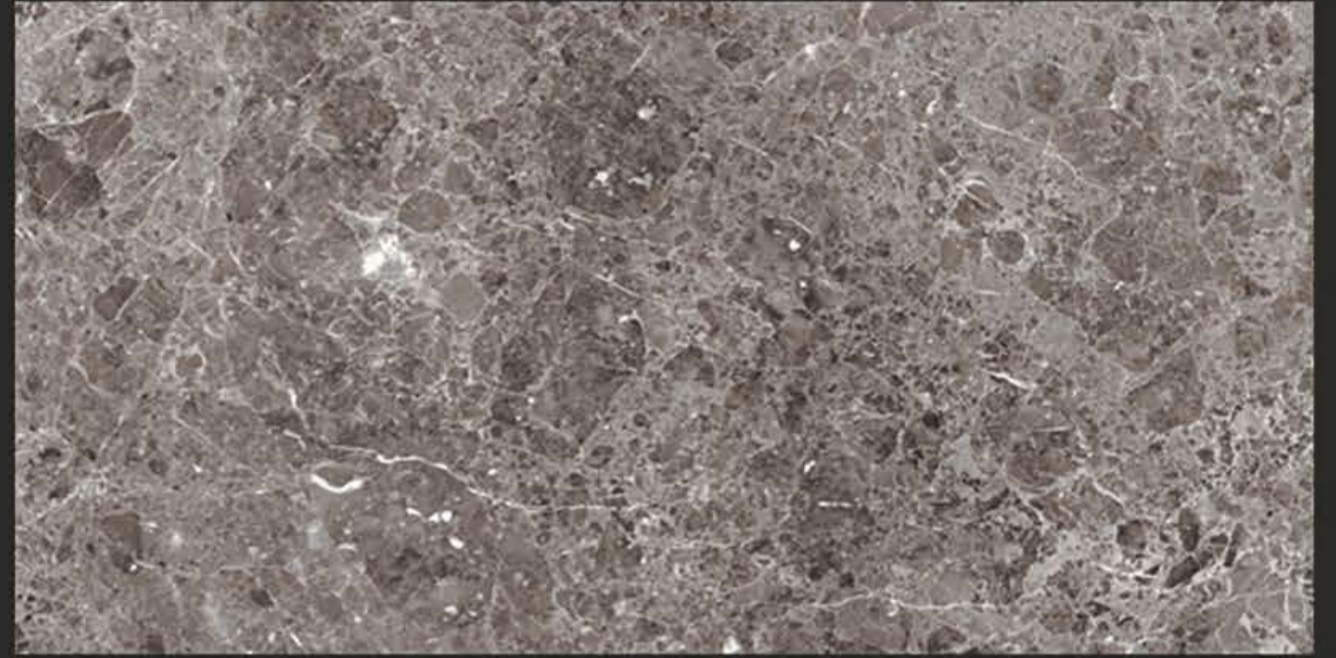

GOLDEN NATURE WOOD
FINISH : GLOSSY POLISHED

GREY EMPERADOR

GREY WILLIAMS

INFERNO BROWN

PAVAGADHI
CERAMIC

600X1200MM

ITALIAN AQUA
FINISH : GLOSSY POLISHED

HGVT