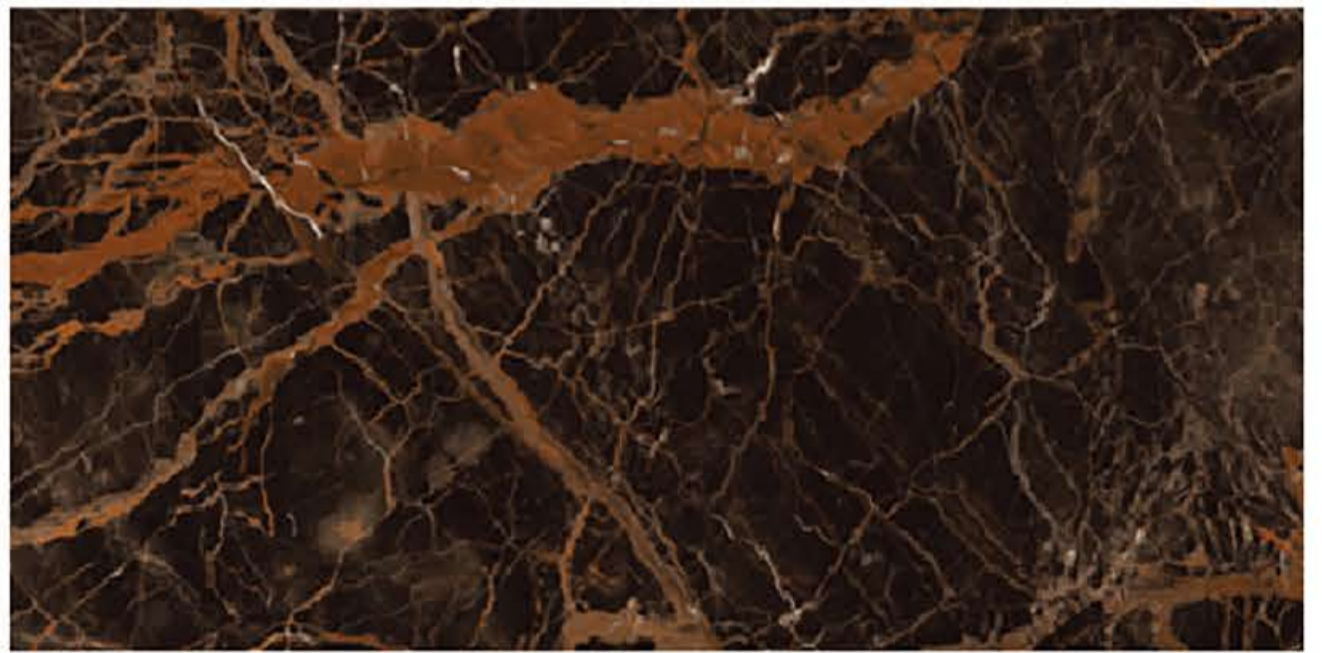

LUXURIOUS BEIGE

PAVAGADHI
CERAMIC

600X1200MM

LUXURY BLACK
FINISH: GLOSSY POLISHED

HGVT

LYTHOS BLUE

MAGMA AZULE
FINISH : GLOSSY POLISHED

MAGMA ZELENA
FINISH : GLOSSY POLISHED