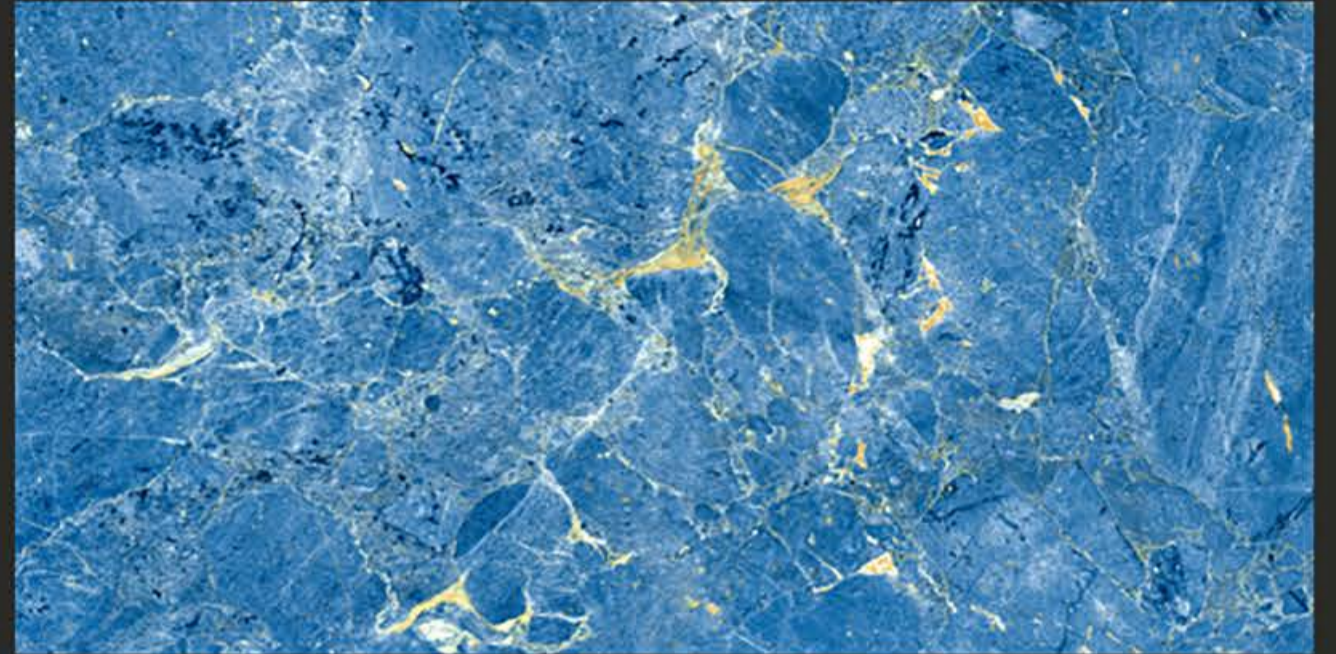

TREE WOOD
FINISH : GLOSSY POLISHED

TWILIGHT STONE BROWN
FINISH: GLOSSY POLISHED

TWISTER GREY
FINISH: GLOSSY POLISHED

PAVAGADHI
CERAMIC

600X1200MM

VALMONT AQUA
FINISH : GLOSSY POLISHED

HGVT

VENUS AQUA
FINISH : GLOSSY POLISHED