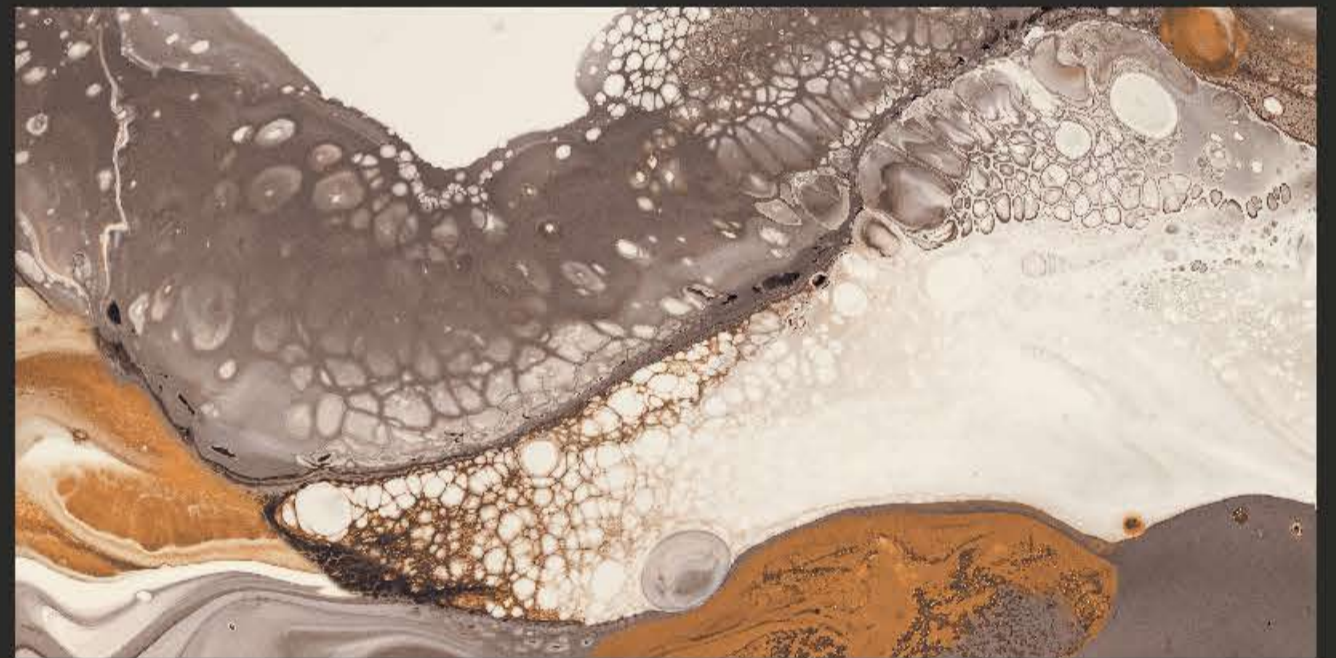

RETRO BEIGE