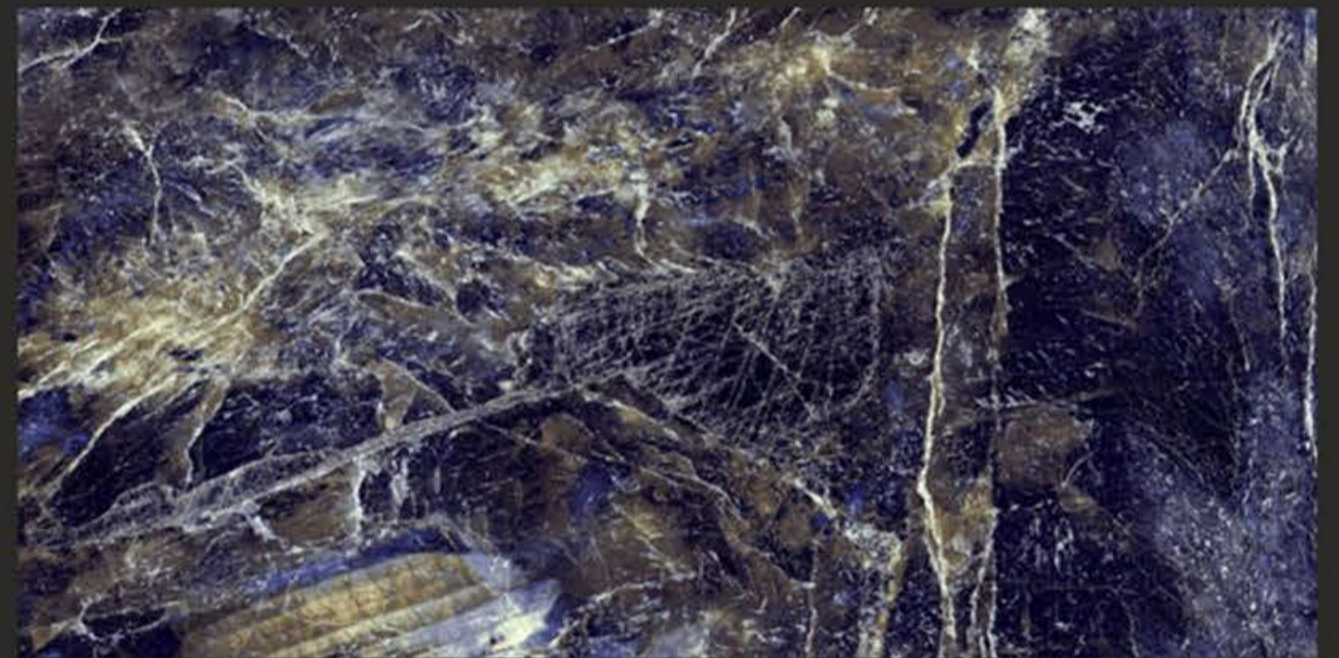

FLINT BLUE
FINISH: GLOSSY POLISHED