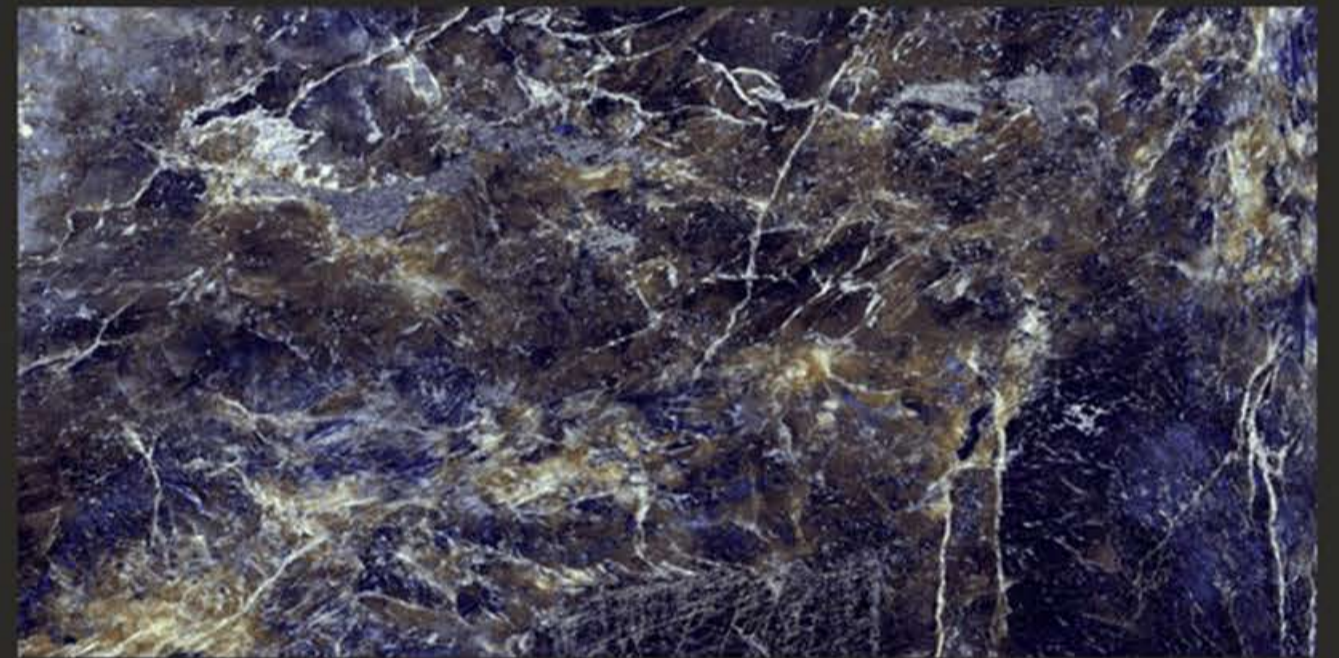

FLINT BLUE
FINISH: GLOSSY POLISHED