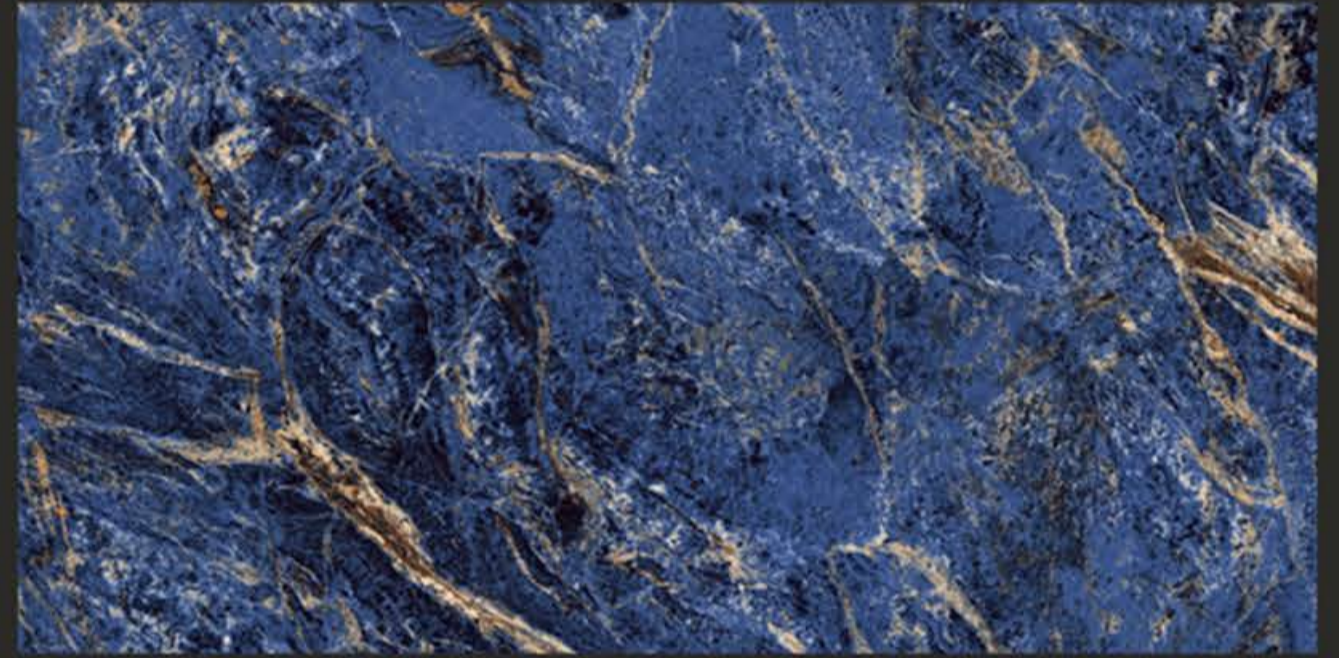

LUXURIOUS BEIGE

PAVAGADHI
CERAMIC

600X1200MM

LUXURY BLACK
FINISH: GLOSSY POLISHED

HGVT

LYTHOS BLUE

MAGMA AZULE
FINISH : GLOSSY POLISHED

MAGMA ZELENA
FINISH : GLOSSY POLISHED