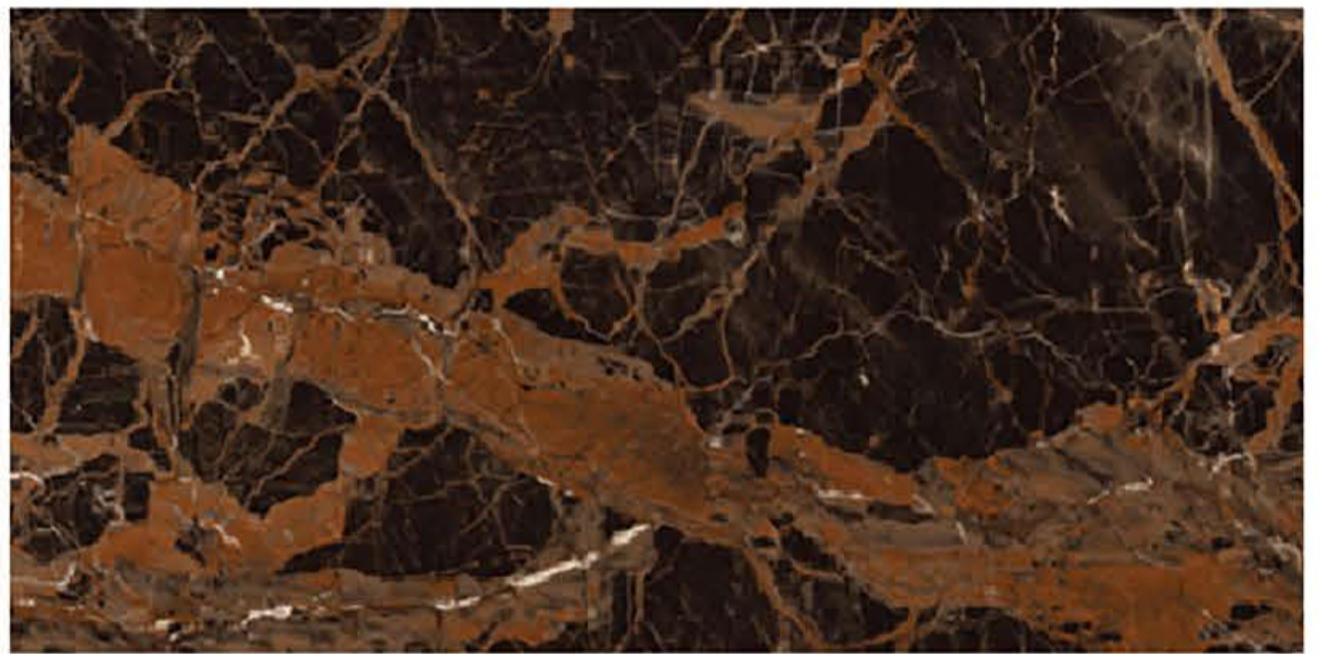

LUXURIOUS BEIGE

PAVAGADHI
CERAMIC

600X1200MM

LUXURY BLACK
FINISH: GLOSSY POLISHED

HGVT

LYTHOS BLUE

MAGMA AZULE
FINISH : GLOSSY POLISHED

MAGMA ZELENA
FINISH : GLOSSY POLISHED