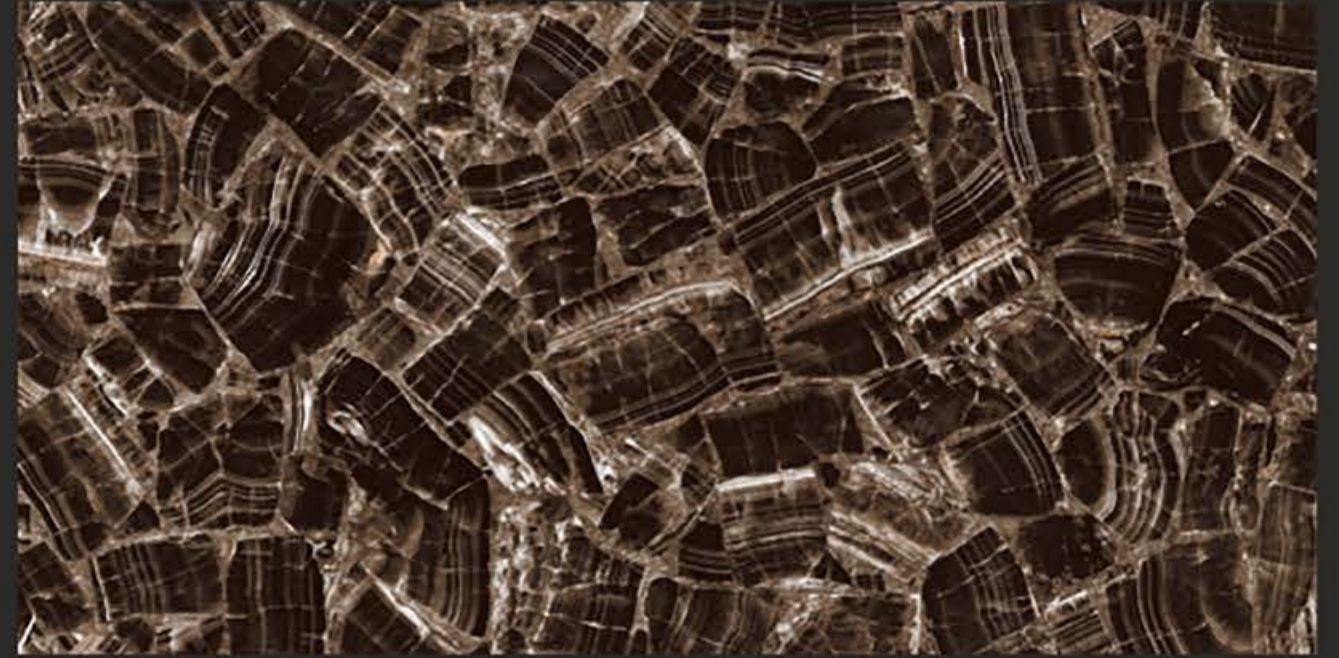

BRECCIA CHOCO LIGHT
FINISH : GLOSSY POLISHED

BRECCIA DARK GREY
FINISH : GLOSSY POLISHED

BRECCIA GREY
FINISH : GLOSSY POLISHED

BRITTON AZULE
FINISH : GLOSSY POLISHED

BRITTON MINT
FINISH : GLOSSY POLISHED

BROWN CASA
FINISH : GLOSSY POLISHED