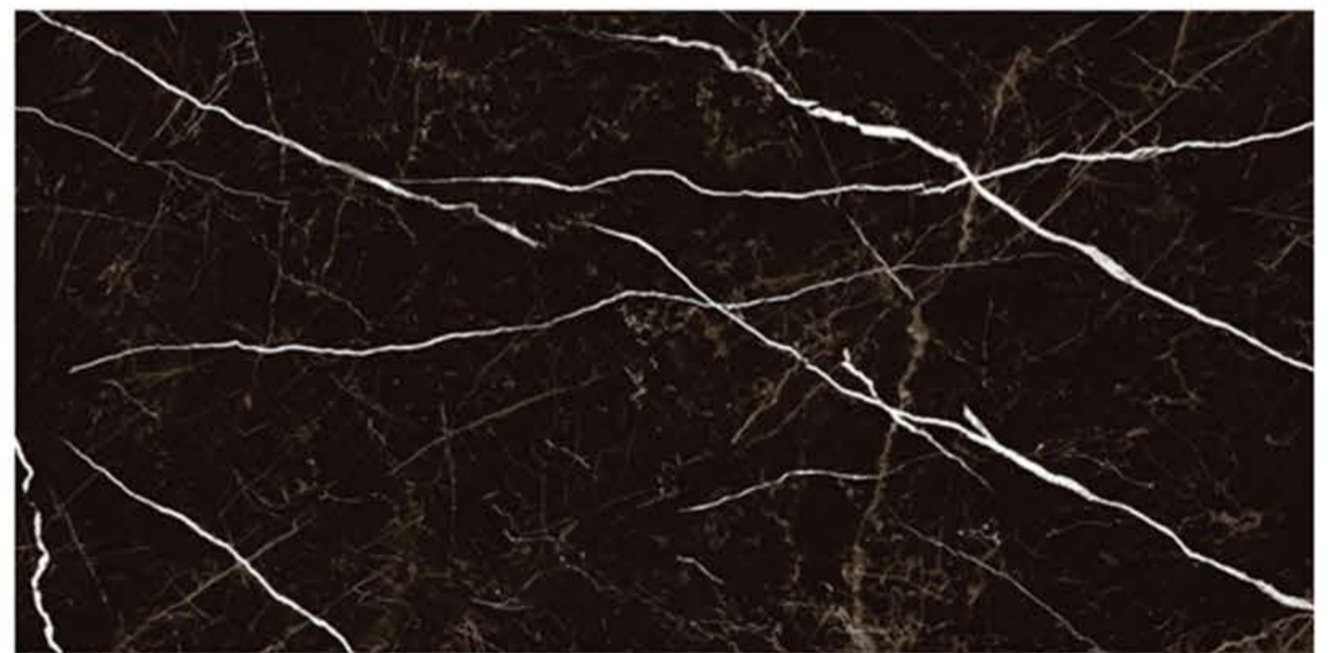

NERO MARQUINA
FINISH: GLOSSY POLISHED