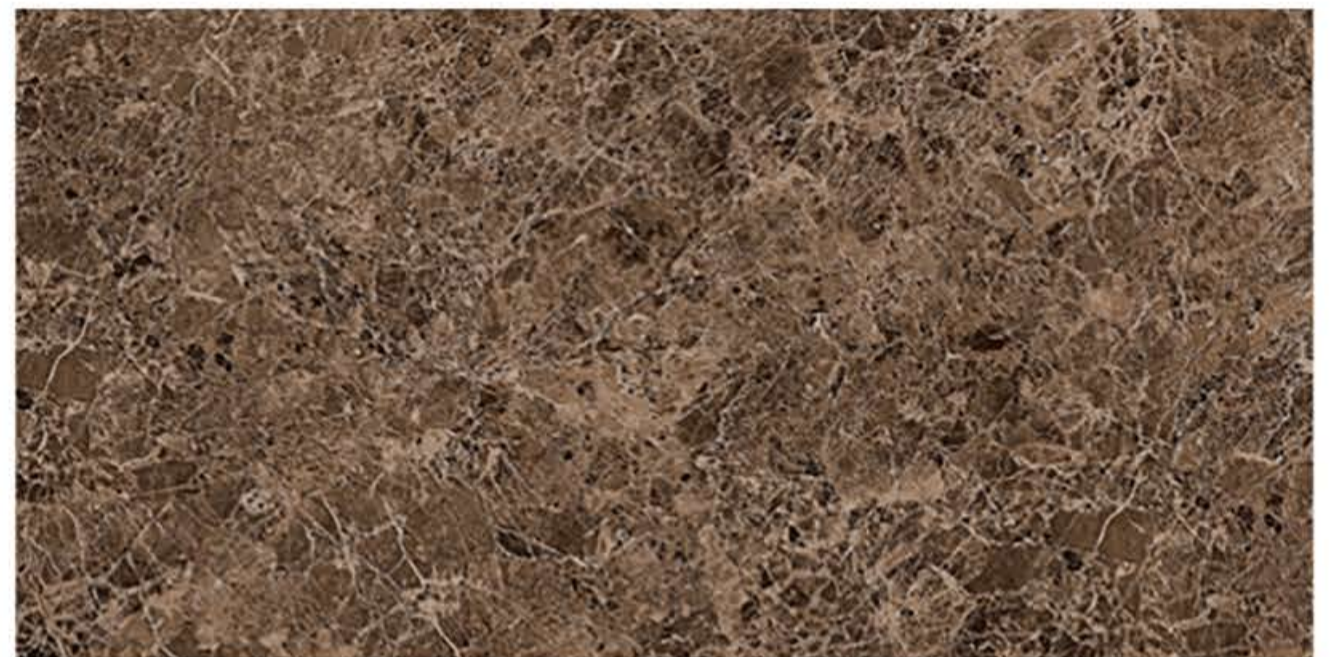

EMPRADOR
FINISH: GLOSSY POLISHED