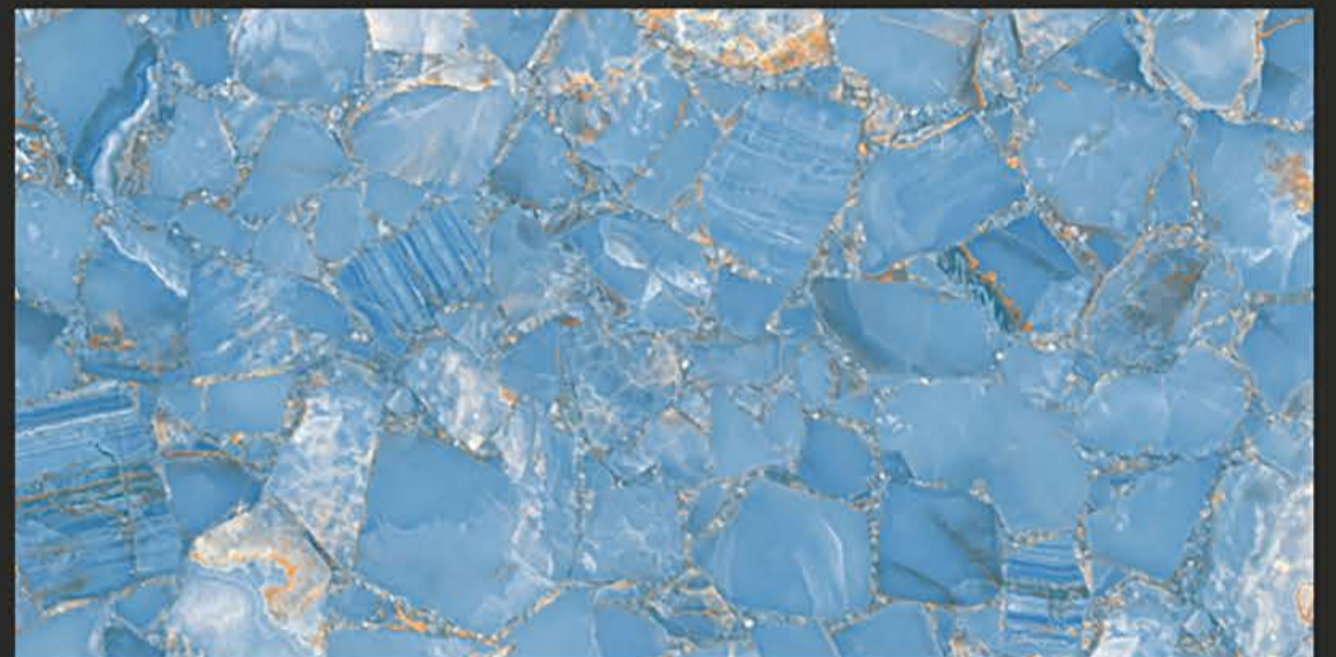

AQUA STONE
FINISH : GLOSSY POLISHED