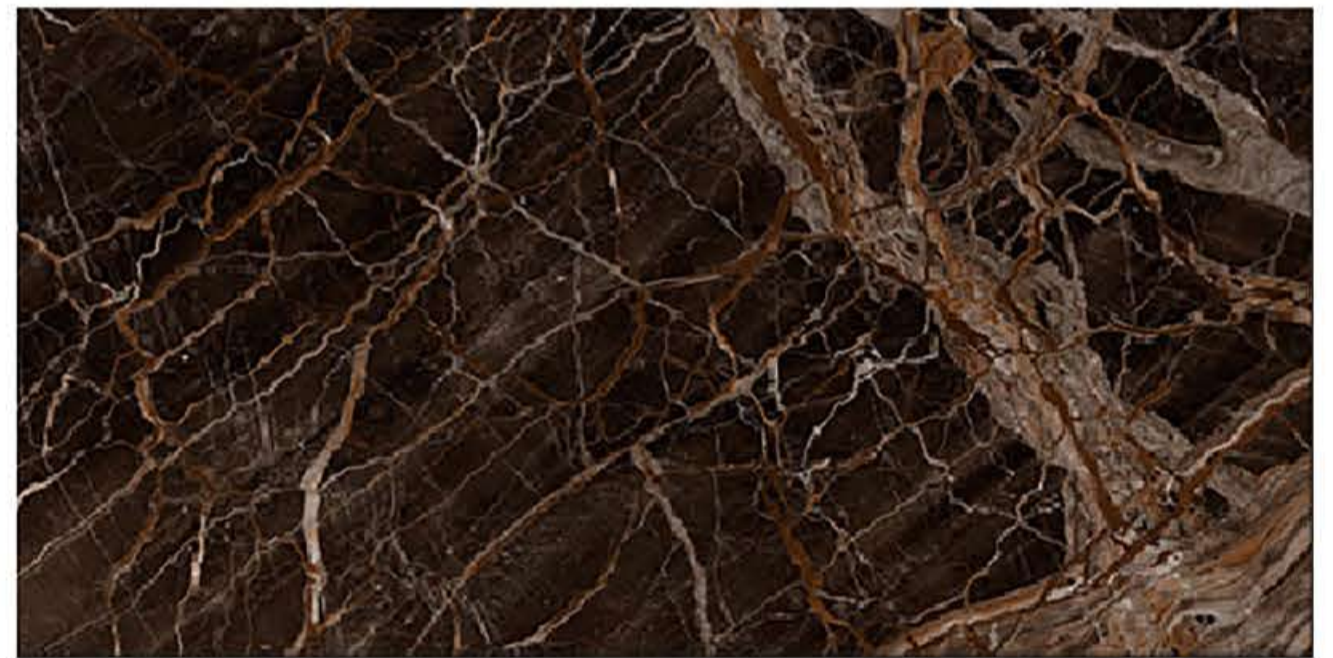

MARKO POLO
FINISH: GLOSSY POLISHED