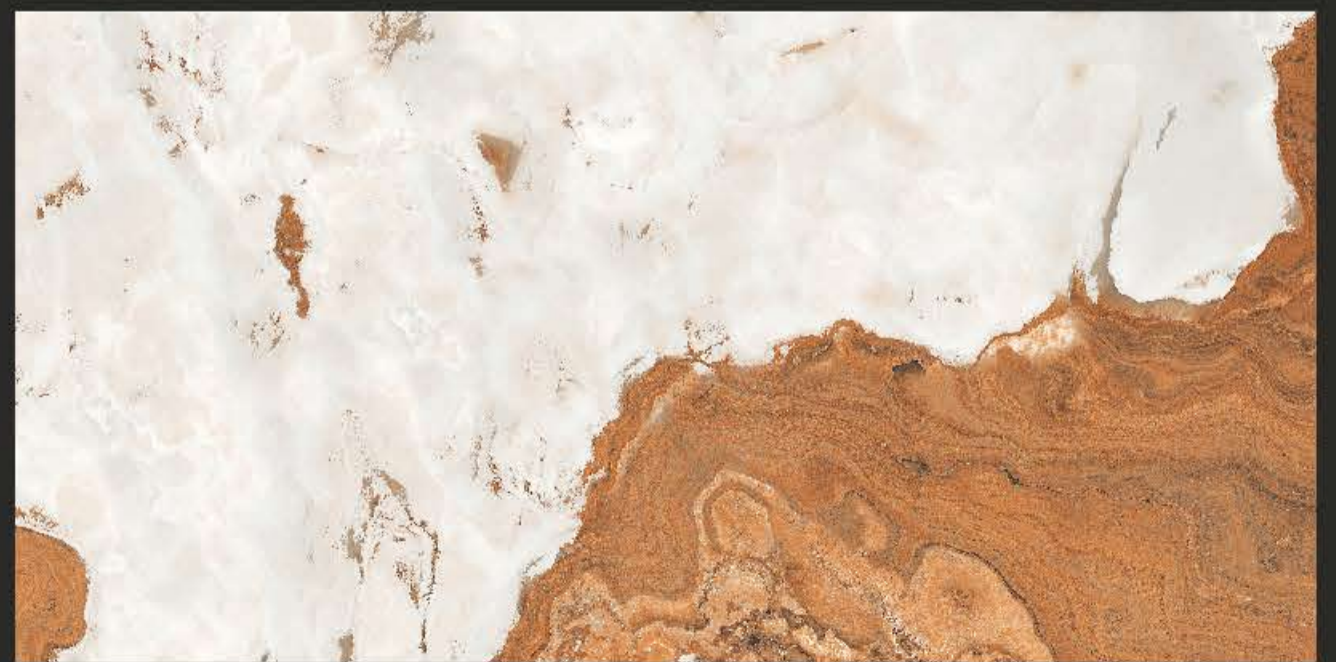

HGVT

3 SQUARE LIGHT

3 SQUARE HL

STATELINE ONYX
FINISH : GLOSSY POLISHED

STURNING CHOCO
FINISH:GLOSSY POLISHED

STURNING CREMA
FINISH : GLOSSY POLISHED

TIGER ONYX

TORONTO MORRON