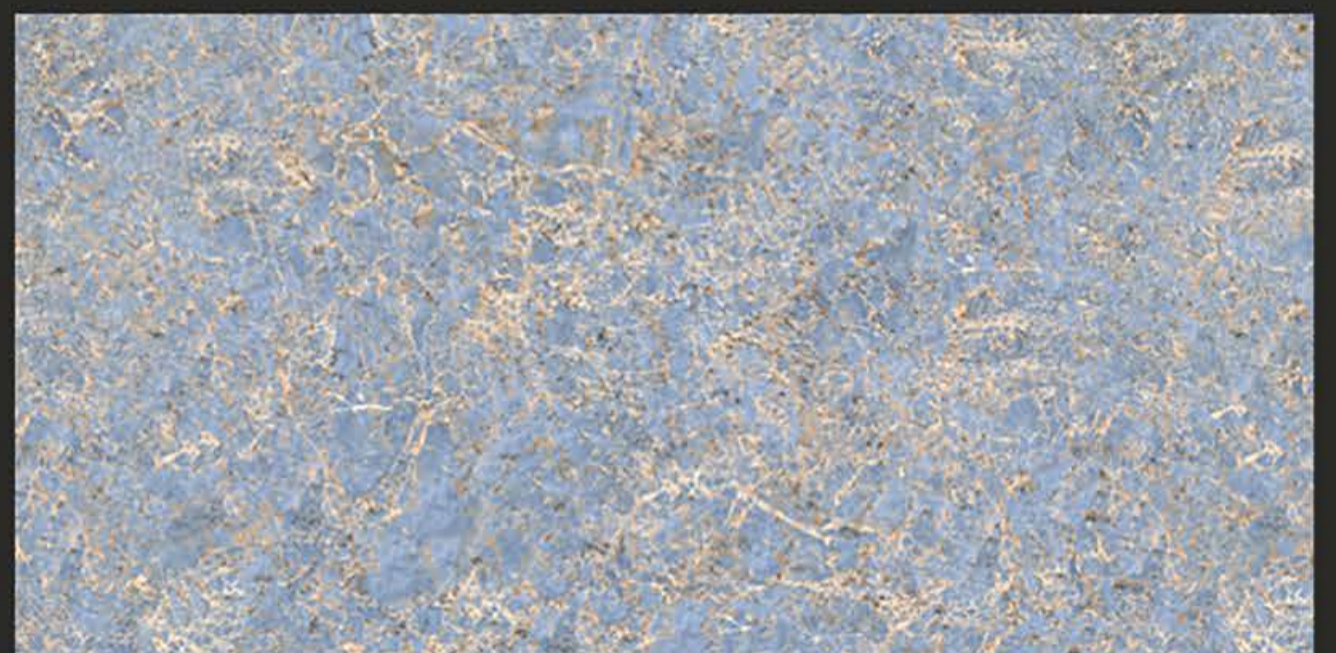

LUXURIOUS BEIGE

PAVAGADHI
CERAMIC

600X1200MM

LUXURY BLACK
FINISH: GLOSSY POLISHED

HGVT

LYTHOS BLUE

MAGMA AZULE
FINISH : GLOSSY POLISHED

MAGMA ZELENA
FINISH : GLOSSY POLISHED