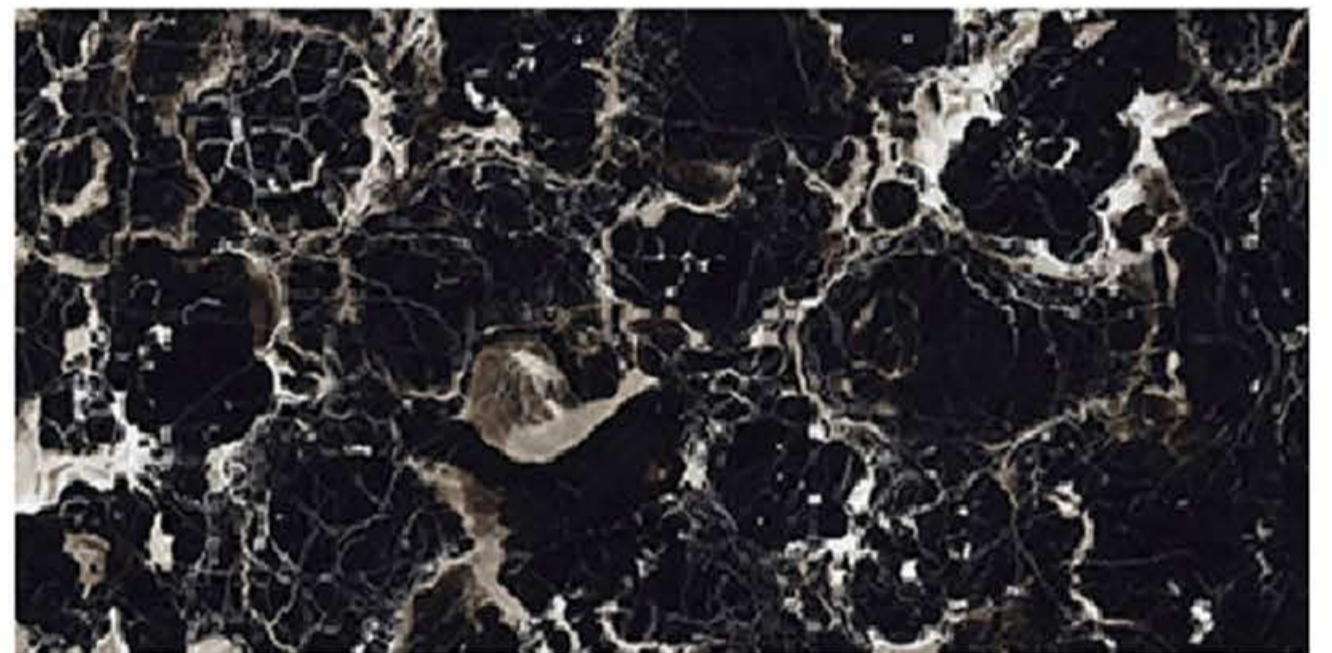

NORDIK BROWN
FINISH : GLOSSY POLISHED

HGVT

NORTHSTONE BLACK PULIDO
FINISH:GLOSSY POLISHED

OCEAN BLACK
FINISH: GLOSSY POLISHED

ZED BLACK

OMAHA BROWN

OMAHA COAL

OMAHA LIGHT