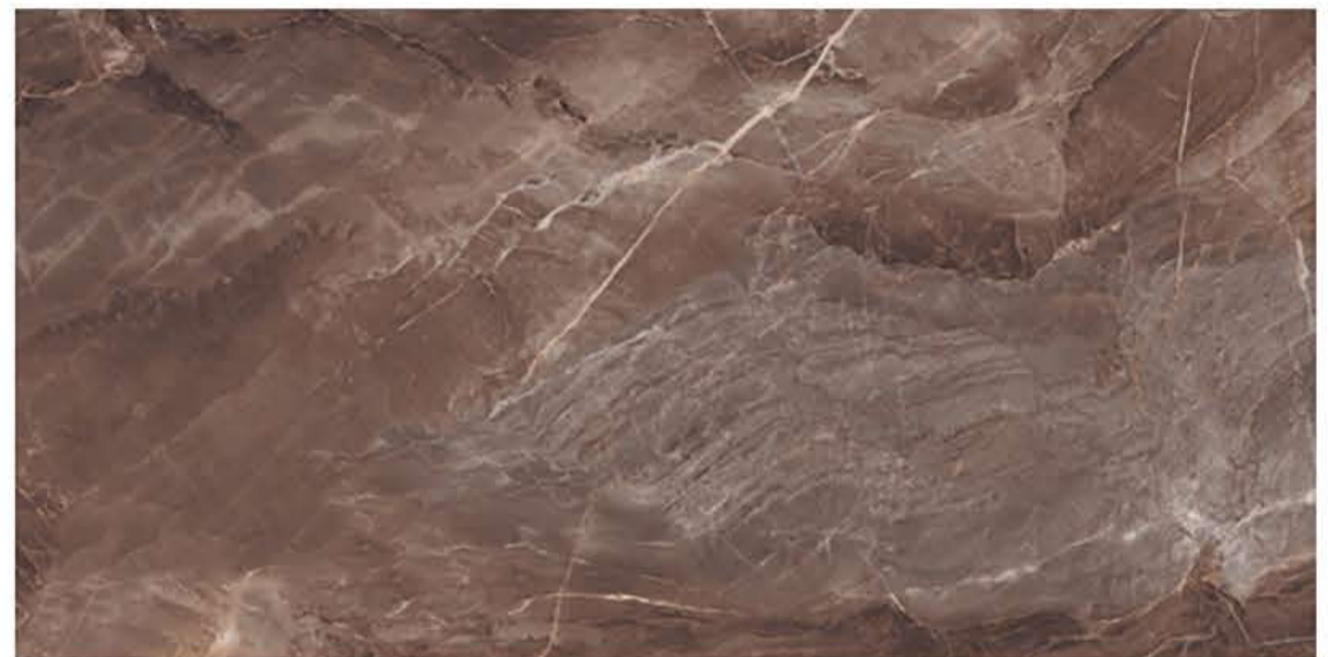

ITALIAN FENTACIYA

ITALIO BLUE
FINISH: GLOSSY POLISHED

ITALIO BROWN
FINISH: GLOSSY POLISHED

JORDAN DARK GREY

JORDAN LIGHT GREY

KAYLA WHITE
FINISH : GLOSSY POLISHED

LAPIS AQUA
FINISH: GLOSSY POLISHED

LAVA DARK BROWN
FINISH:GLOSSY POLISHED