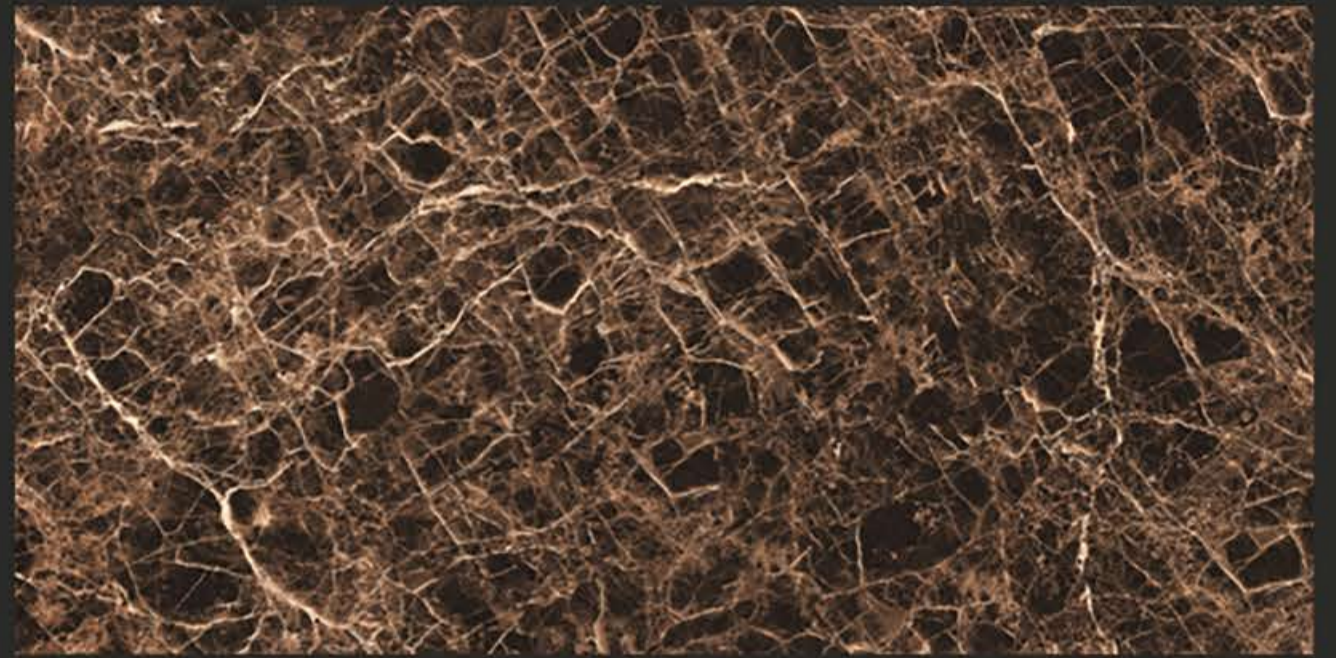

DARK EMPERADOR
FINISH : GLOSSY POLISHED