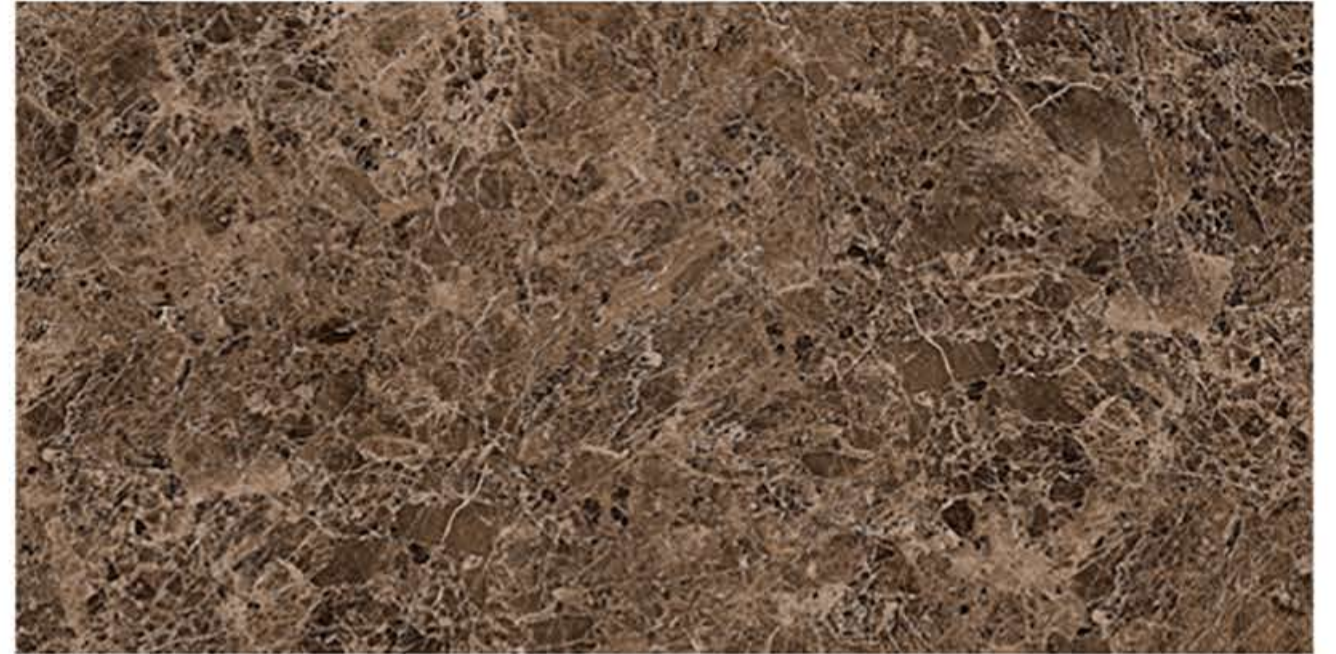

EMPRADOR
FINISH: GLOSSY POLISHED