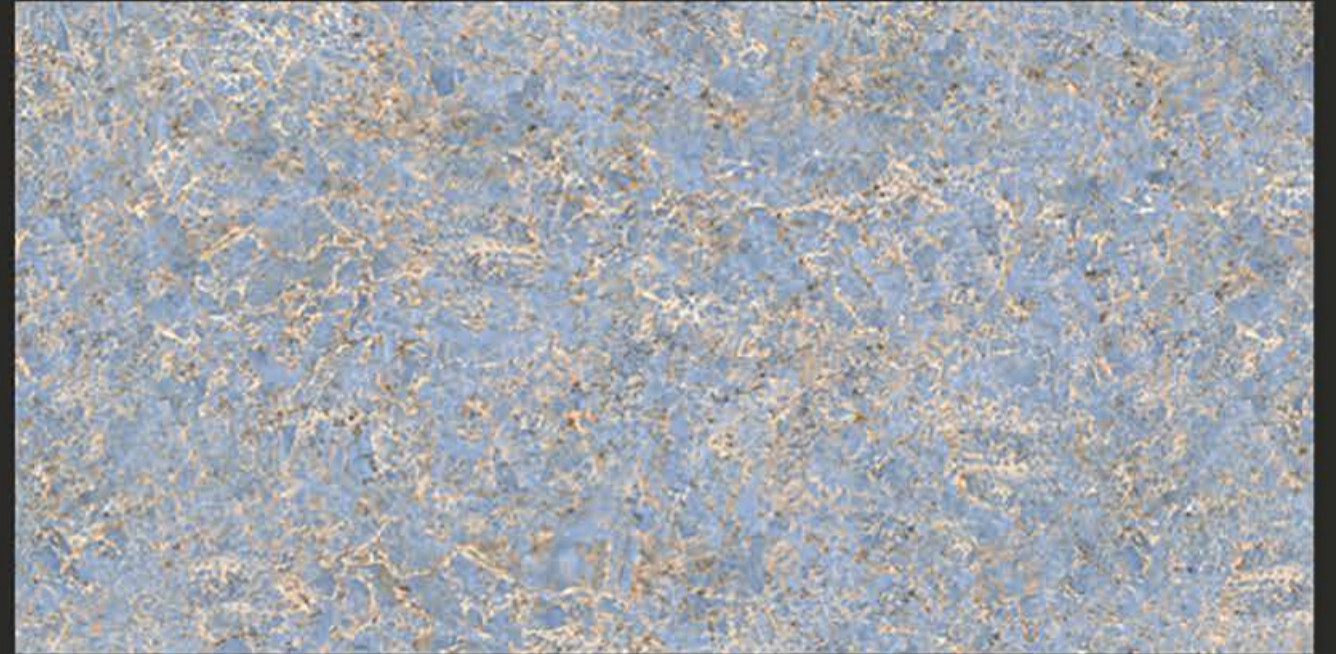

LUXURIOUS BEIGE

PAVAGADHI
CERAMIC

600X1200MM

LUXURY BLACK
FINISH: GLOSSY POLISHED

HGVT

LYTHOS BLUE

MAGMA AZULE
FINISH : GLOSSY POLISHED

MAGMA ZELENA
FINISH : GLOSSY POLISHED