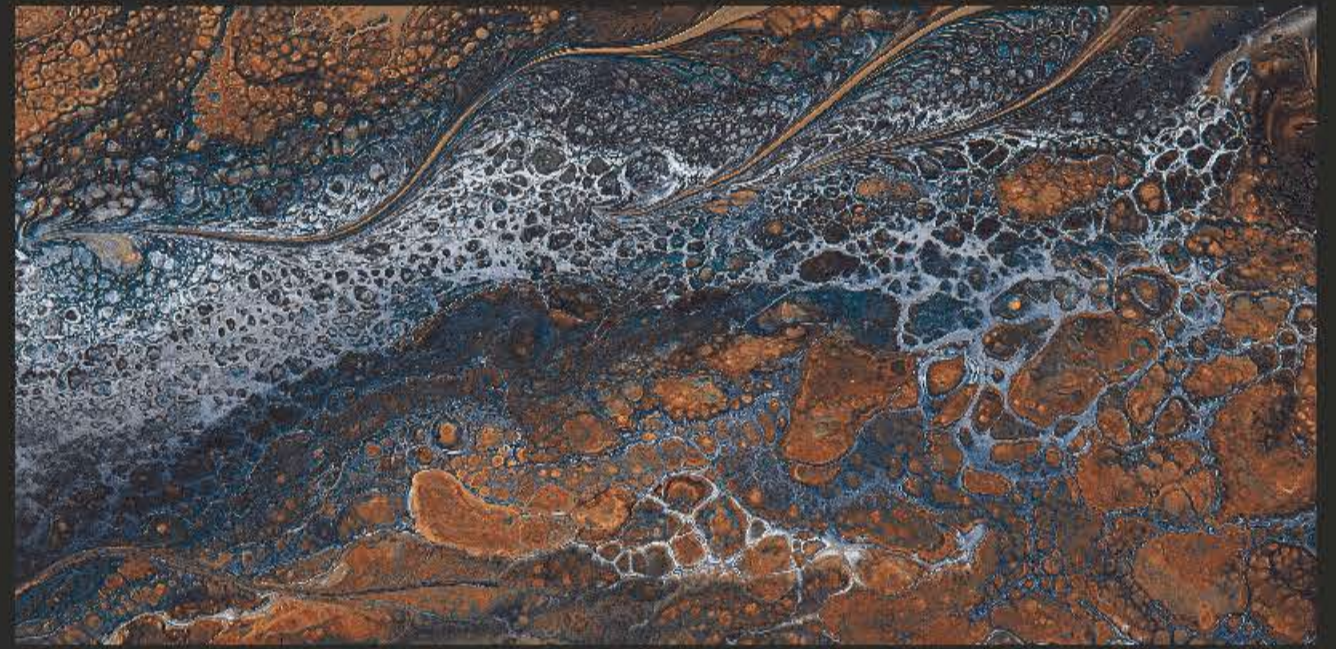

HGVT

EMPRADOR
FINISH: GLOSSY POLISHED

FERO AQUA
FINISH: GLOSSY POLISHED

FLINT BLUE
FINISH: GLOSSY POLISHED

FLUID BROWN

FREDERICO CHOCO
FINISH: GLOSSY POLISHED

GALAXY BLACK
FINISH: GLOSSY POLISHED

ZED BLACK