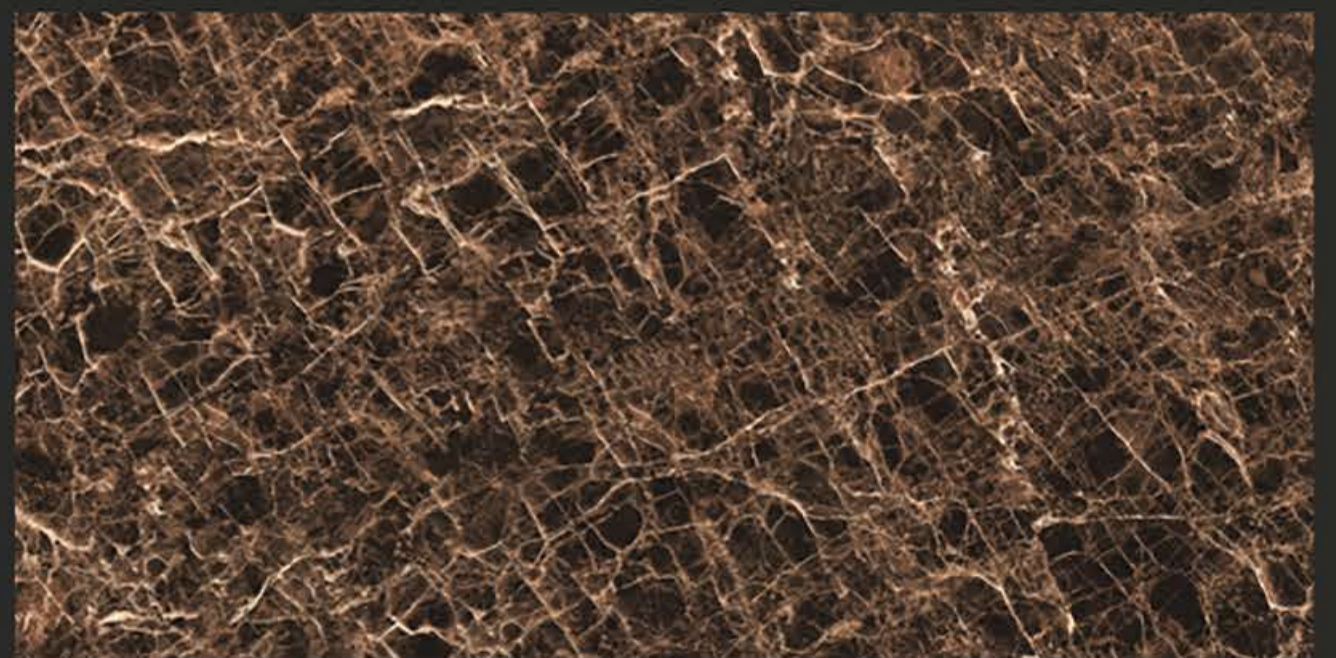

DARK EMPERADOR
FINISH : GLOSSY POLISHED