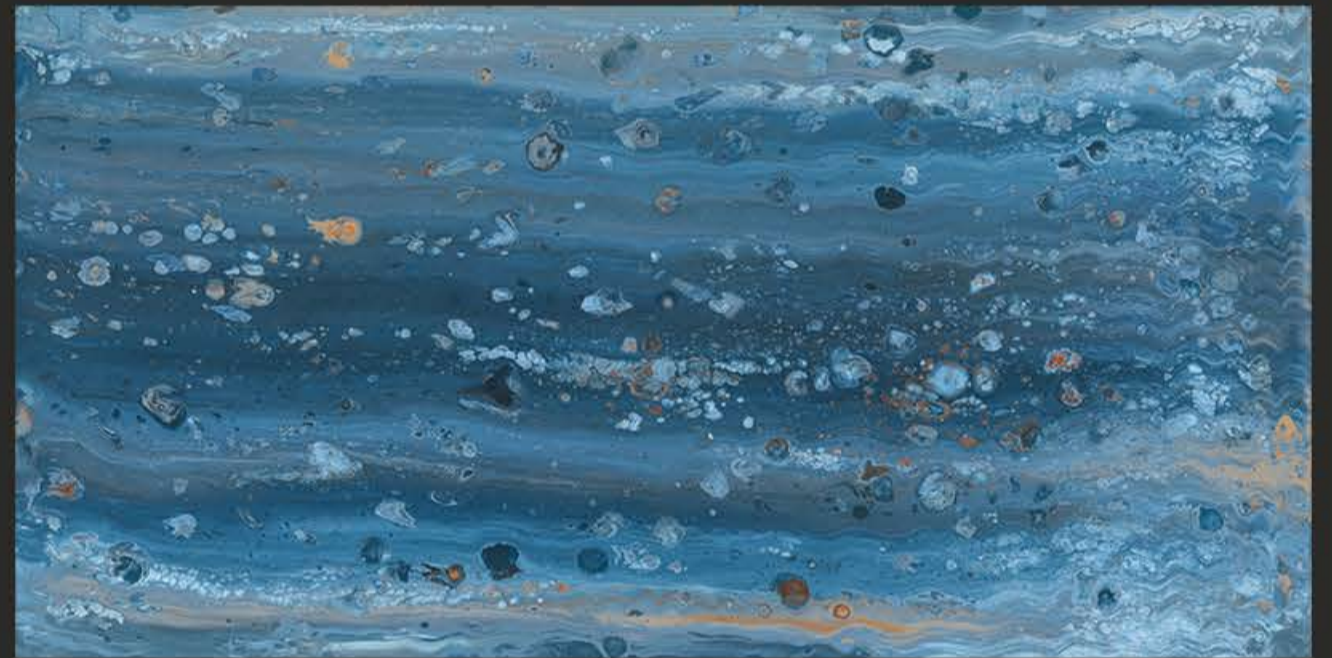

PAVAGADHI
CERAMIC

600X1200MM

SKETCH AQUA
FINISH : GLOSSY POLISHED

HGVT