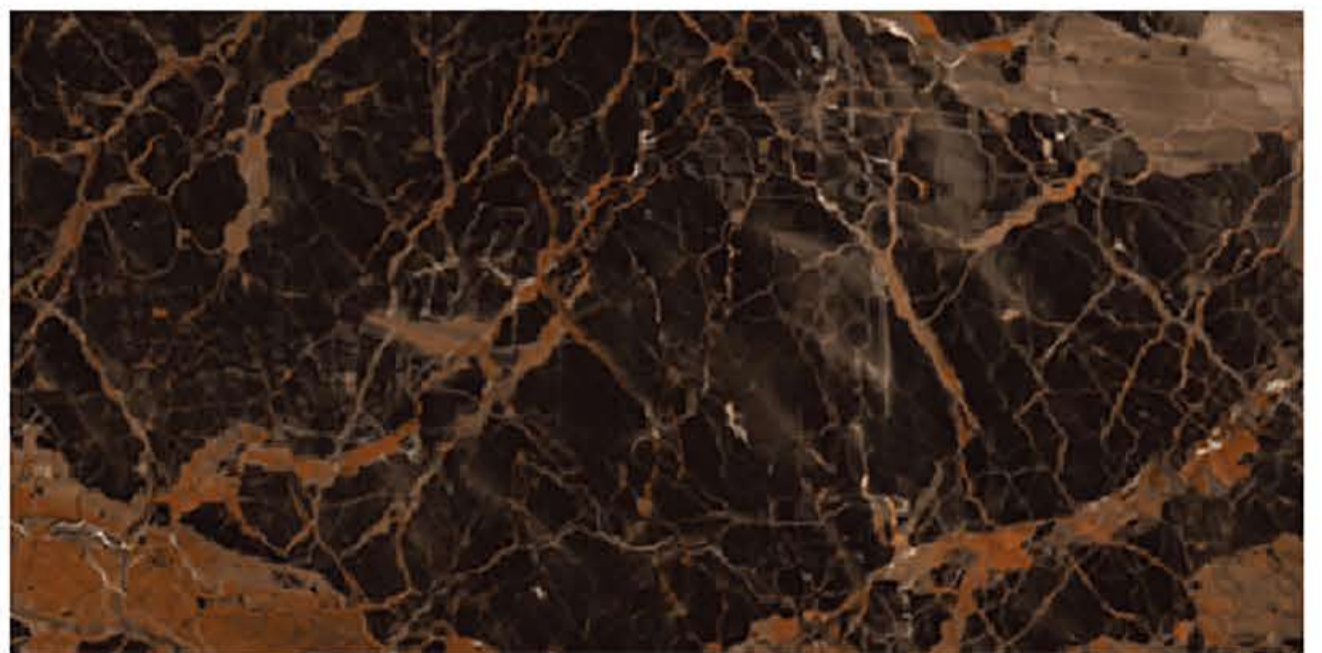

LUXURIOUS BEIGE

PAVAGADHI
CERAMIC

600X1200MM

LUXURY BLACK
FINISH: GLOSSY POLISHED

HGVT

LYTHOS BLUE

MAGMA AZULE
FINISH : GLOSSY POLISHED

MAGMA ZELENA
FINISH : GLOSSY POLISHED