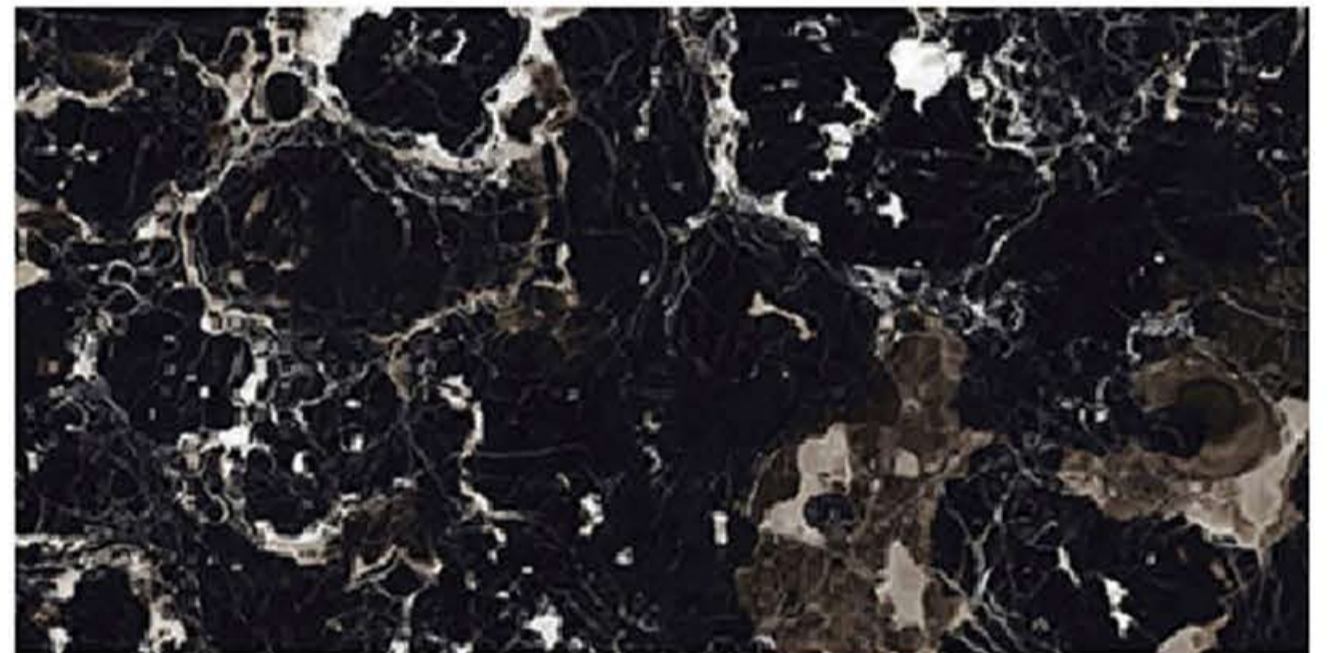

NORDIK BROWN
FINISH : GLOSSY POLISHED

HGVT

NORTHSTONE BLACK PULIDO
FINISH:GLOSSY POLISHED

OCEAN BLACK
FINISH: GLOSSY POLISHED

ZED BLACK

OMAHA BROWN

OMAHA COAL

OMAHA LIGHT