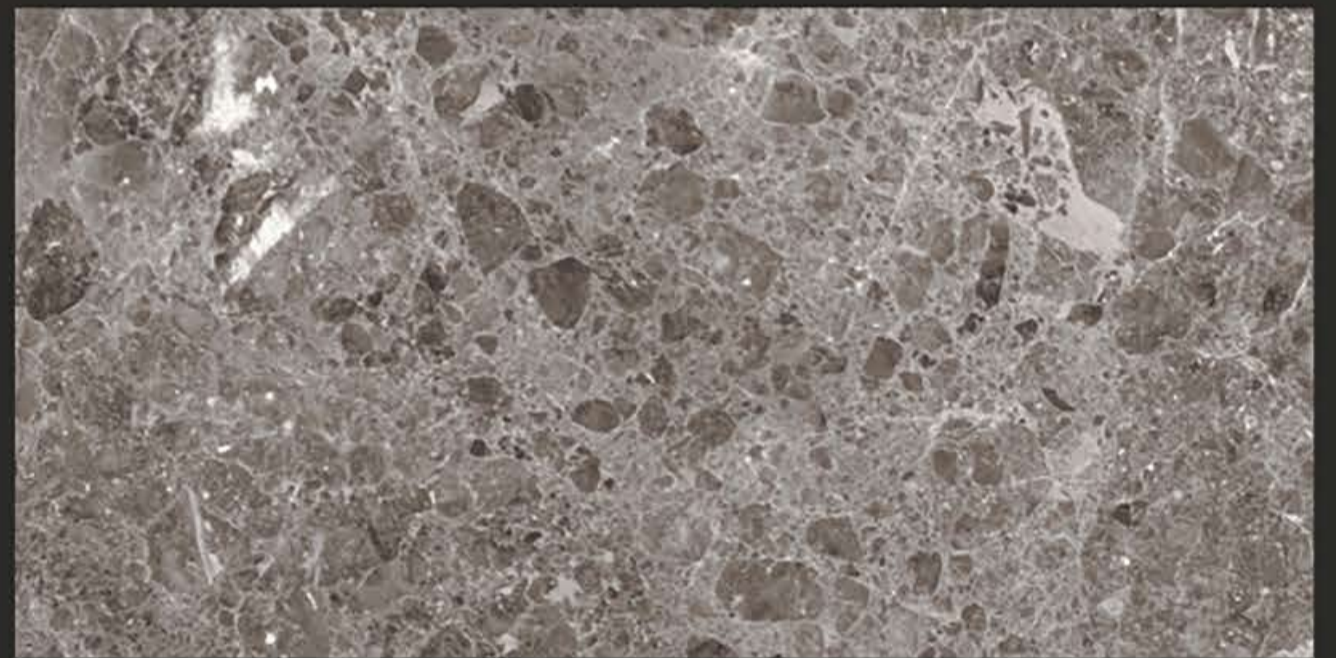

GOLDEN NATURE WOOD
FINISH : GLOSSY POLISHED

GREY EMPERADOR

GREY WILLIAMS

INFERNO BROWN

PAVAGADHI
CERAMIC

600X1200MM

ITALIAN AQUA
FINISH : GLOSSY POLISHED

HGVT