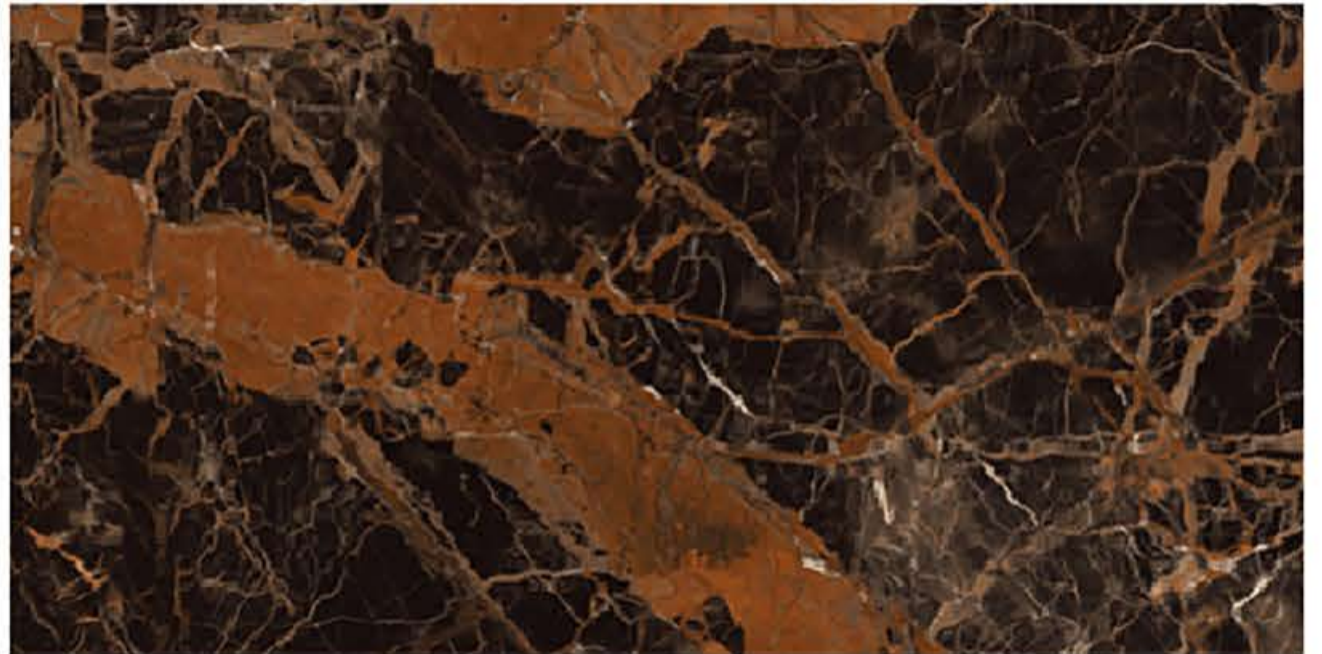

LUXURIOUS BEIGE

PAVAGADHI
CERAMIC

600X1200MM

LUXURY BLACK
FINISH: GLOSSY POLISHED

HGVT

LYTHOS BLUE

MAGMA AZULE
FINISH : GLOSSY POLISHED

MAGMA ZELENA
FINISH : GLOSSY POLISHED