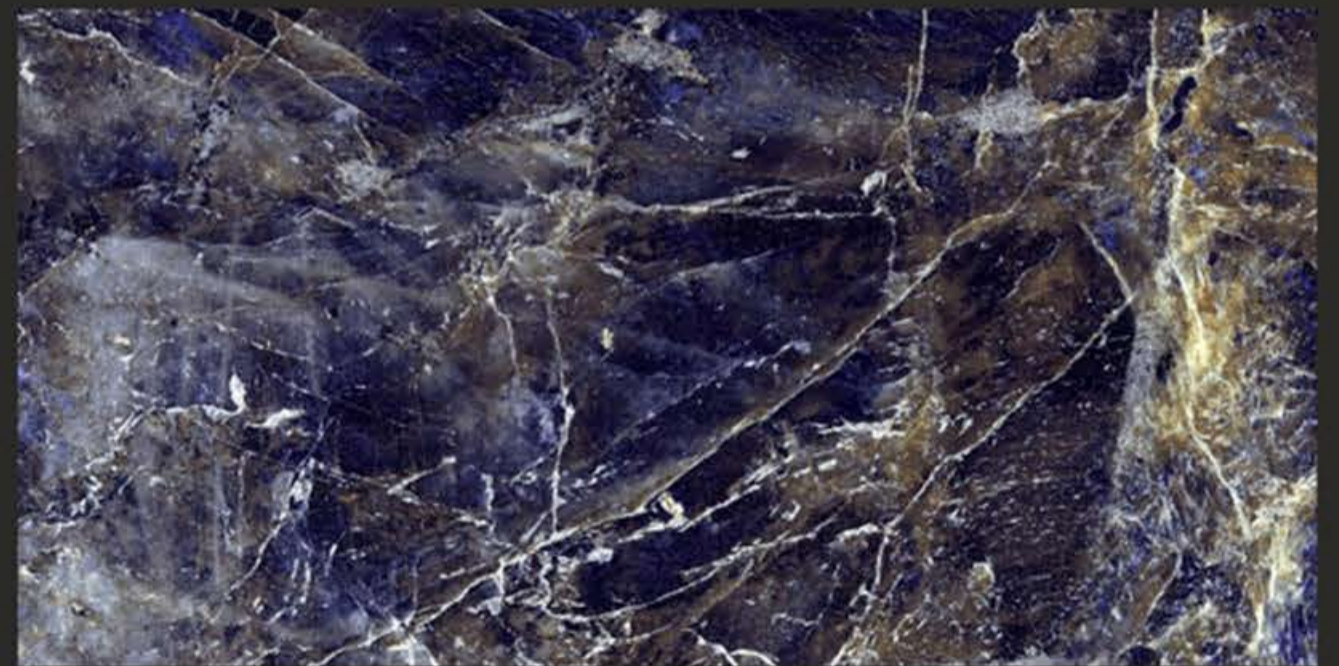

FLINT BLUE
FINISH: GLOSSY POLISHED