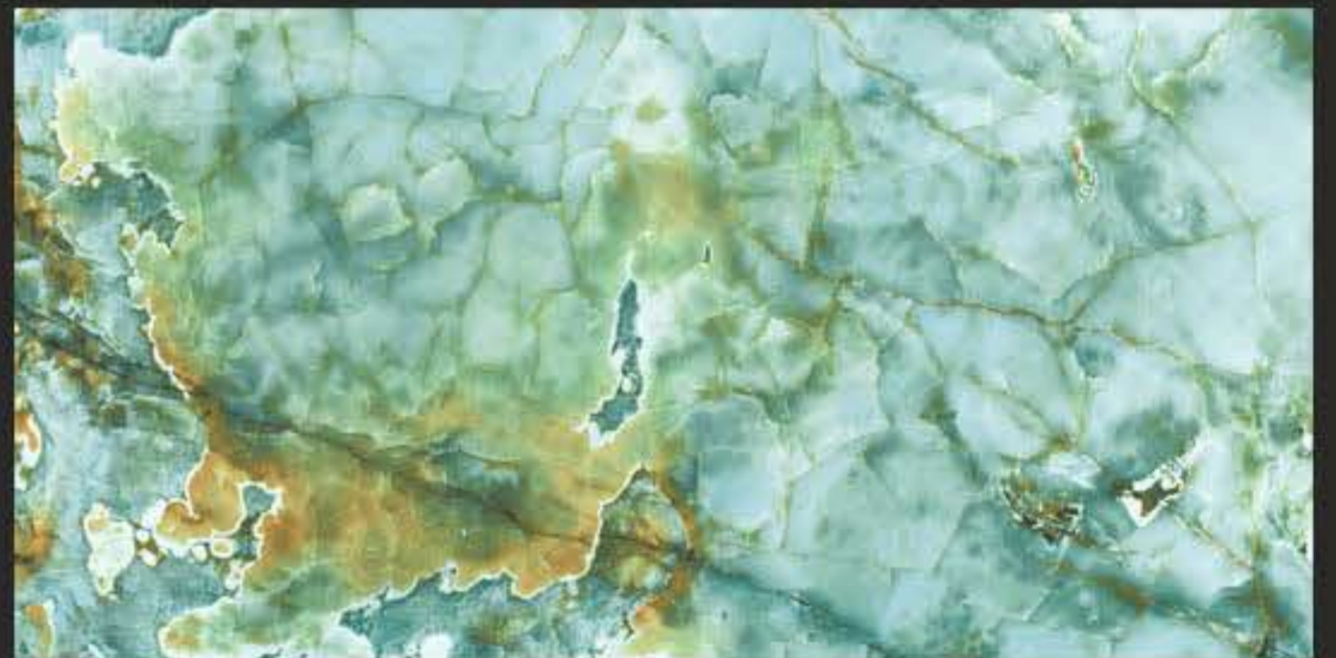

MILLANO BLACK
FINISH:GLOSSY POLISHED

ZED BLACK

PAVAGADHI
CERAMIC

600X1200MM

MIRACLE BLACK
FINISH : GLOSSY POLISHED

HGVT

MISTER BROWN

MISTRO GREEN
FINISH : GLOSSY POLISHED