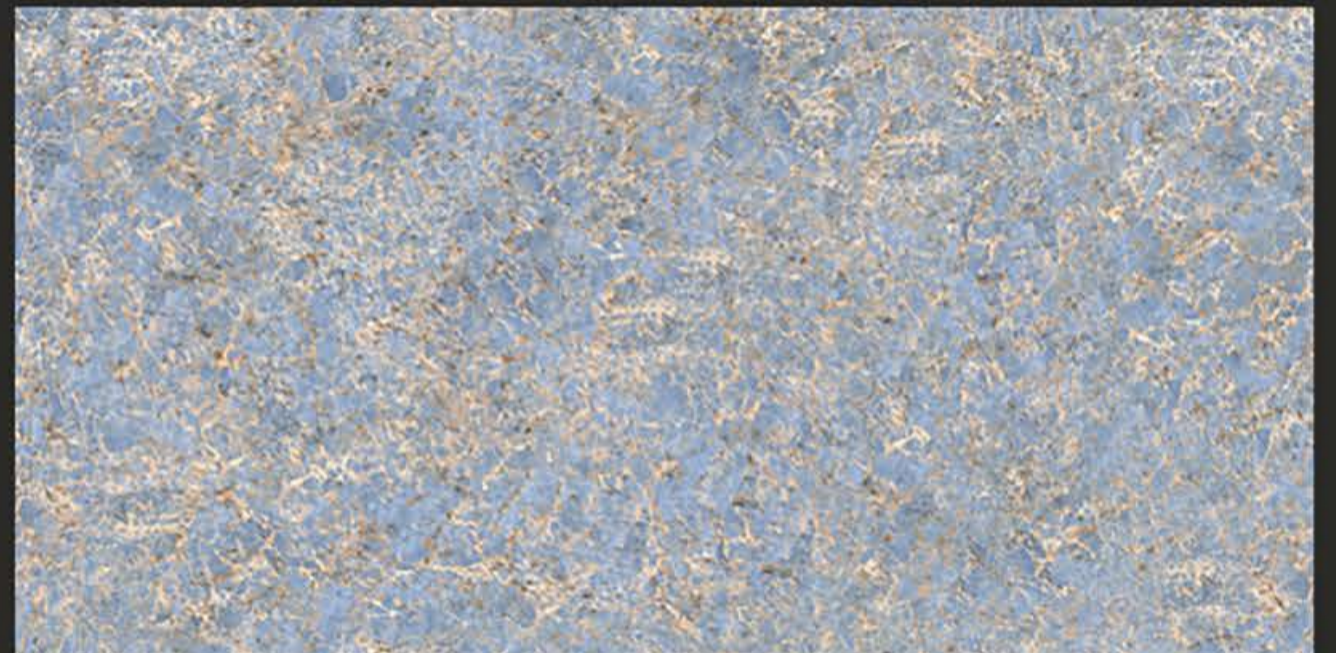

LUXURIOUS BEIGE

PAVAGADHI
CERAMIC

600X1200MM

LUXURY BLACK
FINISH: GLOSSY POLISHED

HGVT

LYTHOS BLUE

MAGMA AZULE
FINISH : GLOSSY POLISHED

MAGMA ZELENA
FINISH : GLOSSY POLISHED