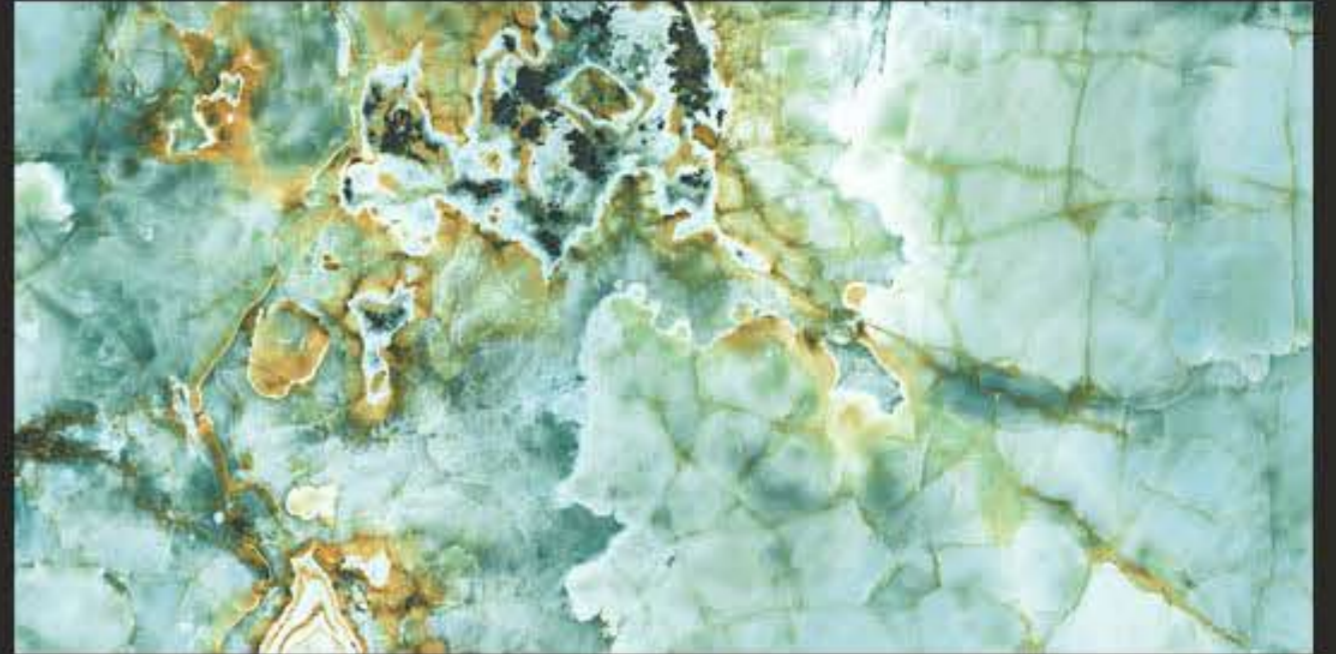

MILLANO BLACK
FINISH:GLOSSY POLISHED

ZED BLACK

PAVAGADHI
CERAMIC

600X1200MM

MIRACLE BLACK
FINISH : GLOSSY POLISHED

HGVT

MISTER BROWN

MISTRO GREEN
FINISH : GLOSSY POLISHED