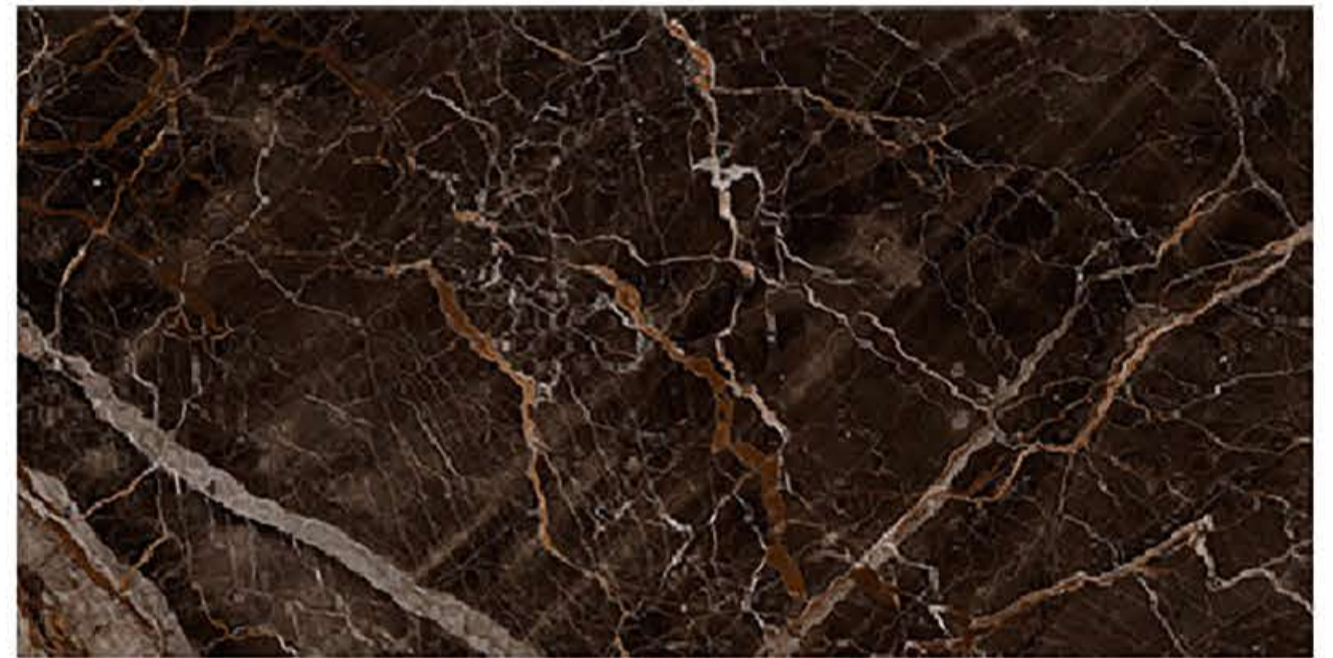

MARKO POLO
FINISH: GLOSSY POLISHED