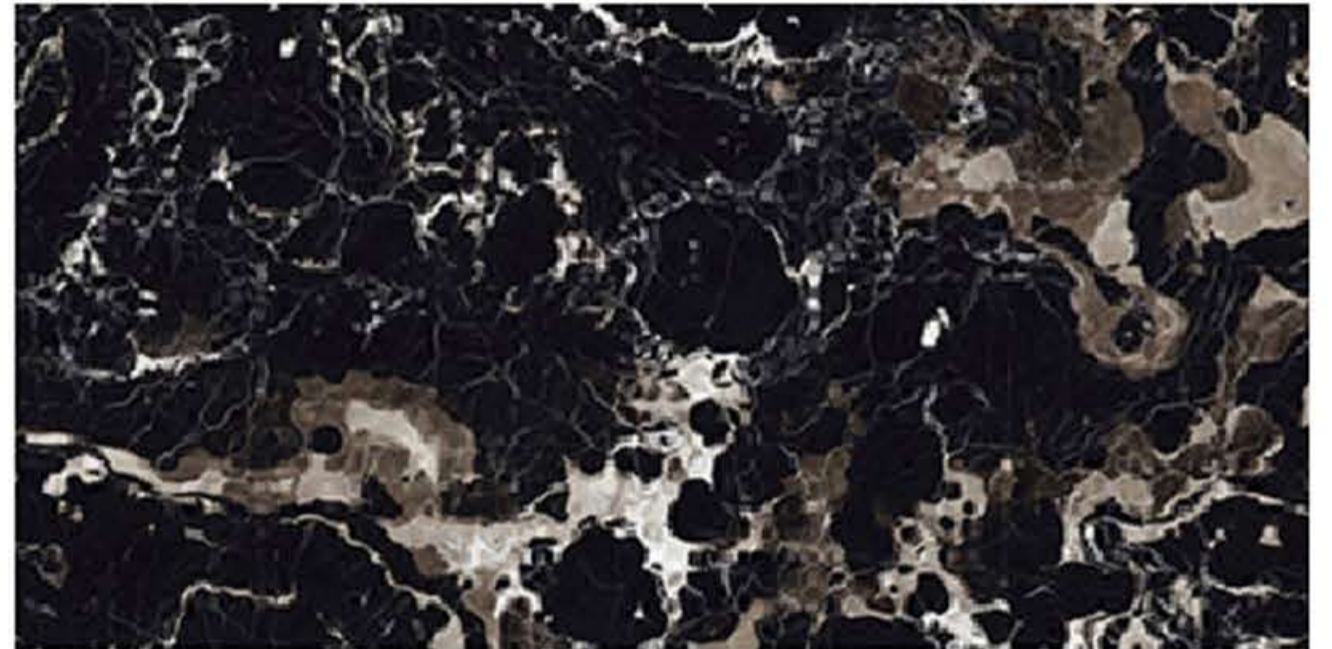

NORDIK BROWN
FINISH : GLOSSY POLISHED

HGVT

NORTHSTONE BLACK PULIDO
FINISH:GLOSSY POLISHED

OCEAN BLACK
FINISH: GLOSSY POLISHED

ZED BLACK

OMAHA BROWN

OMAHA COAL

OMAHA LIGHT