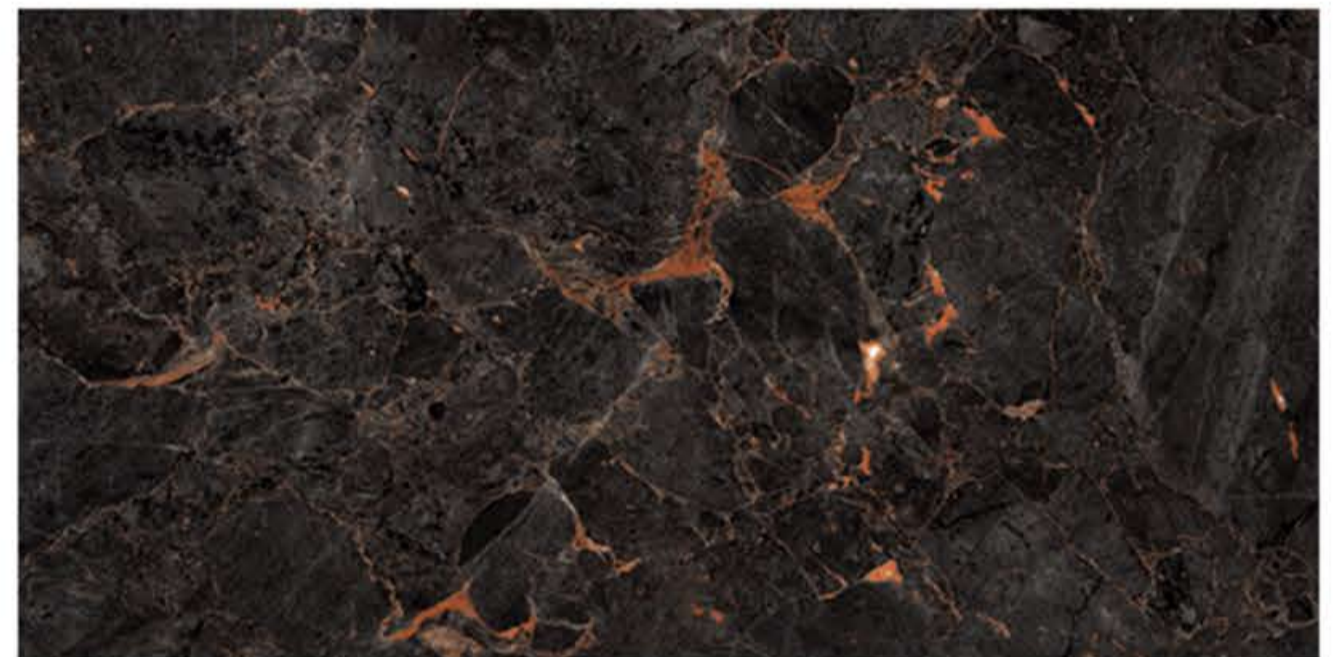

VERSACE BLACK
FINISH: GLOSSY POLISHED