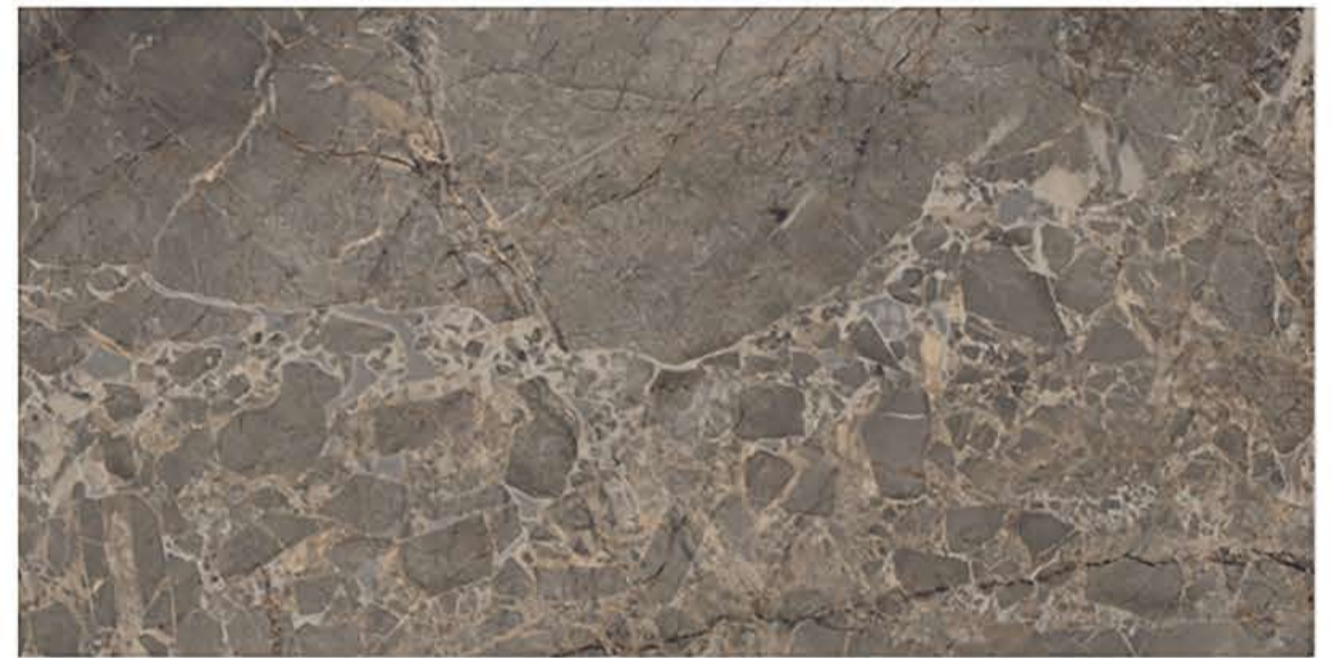

TWISTER GREY
FINISH: GLOSSY POLISHED