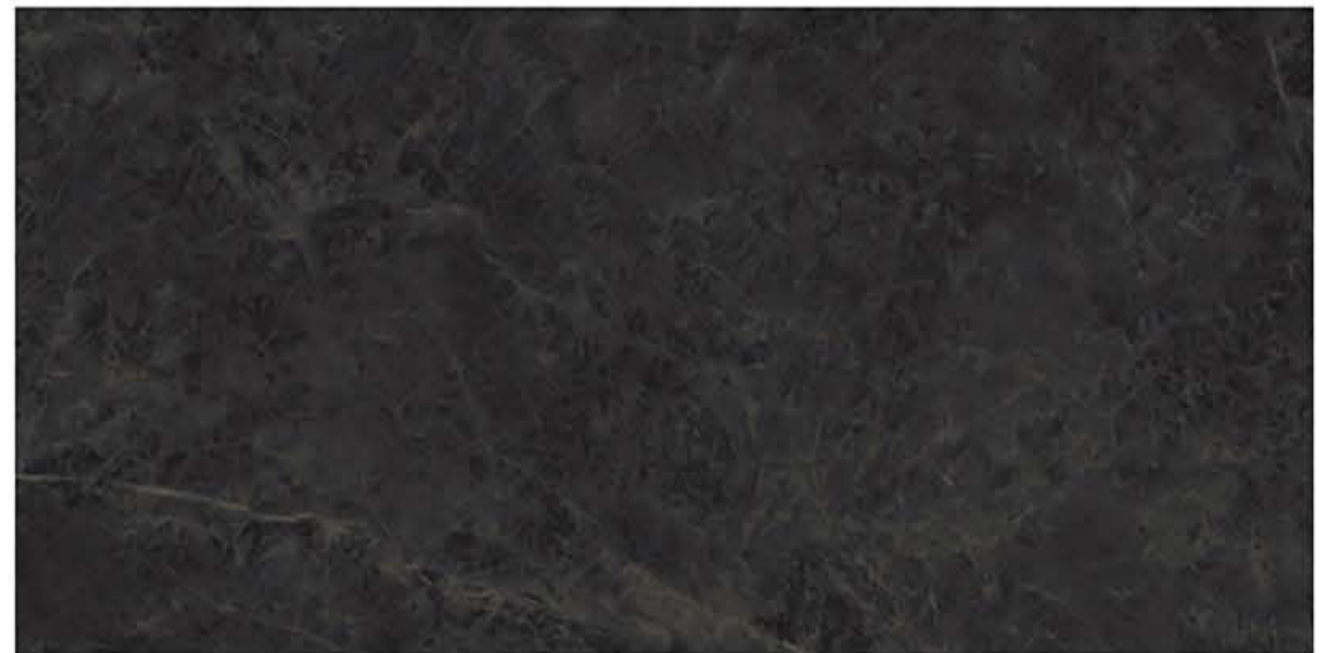

600X1200MM

SKETCH AQUA
FINISH : GLOSSY POLISHED

HGVT

SOHO BROWN
FINISH: GLOSSY POLISHED

SPANISH BLACK
FINISH: GLOSSY POLISHED

PAVAGADHI
CERAMIC

600X1200MM

SPILL BROWN