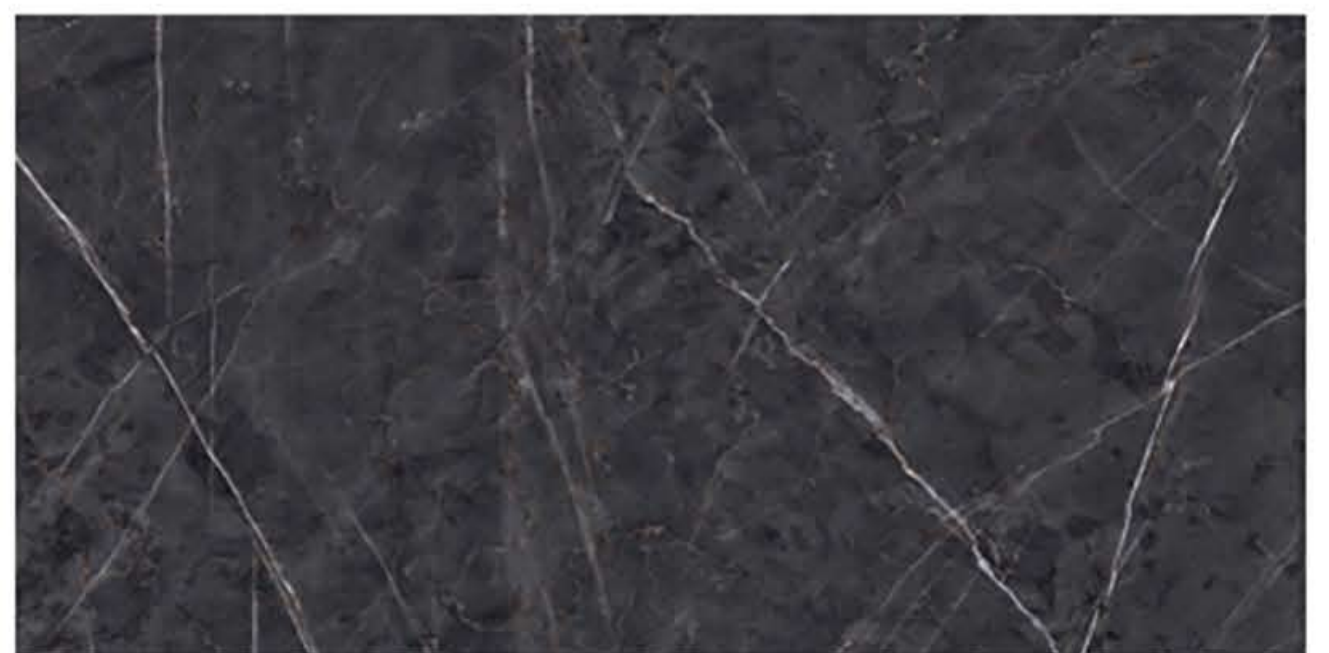

ROMA OXFORD

ROMA TABACCO
FINISH : GLOSSY POLISHED

ROYAL ATLANTICO
FINISH: GLOSSY POLISHED

ROYAL BEIGE
FINISH: GLOSSY POLISHED

ROYAL BLACK
FINISH: GLOSSY POLISHED

ROYAL CHOCO

ROYAL DYNA
FINISH : GLOSSY POLISHED