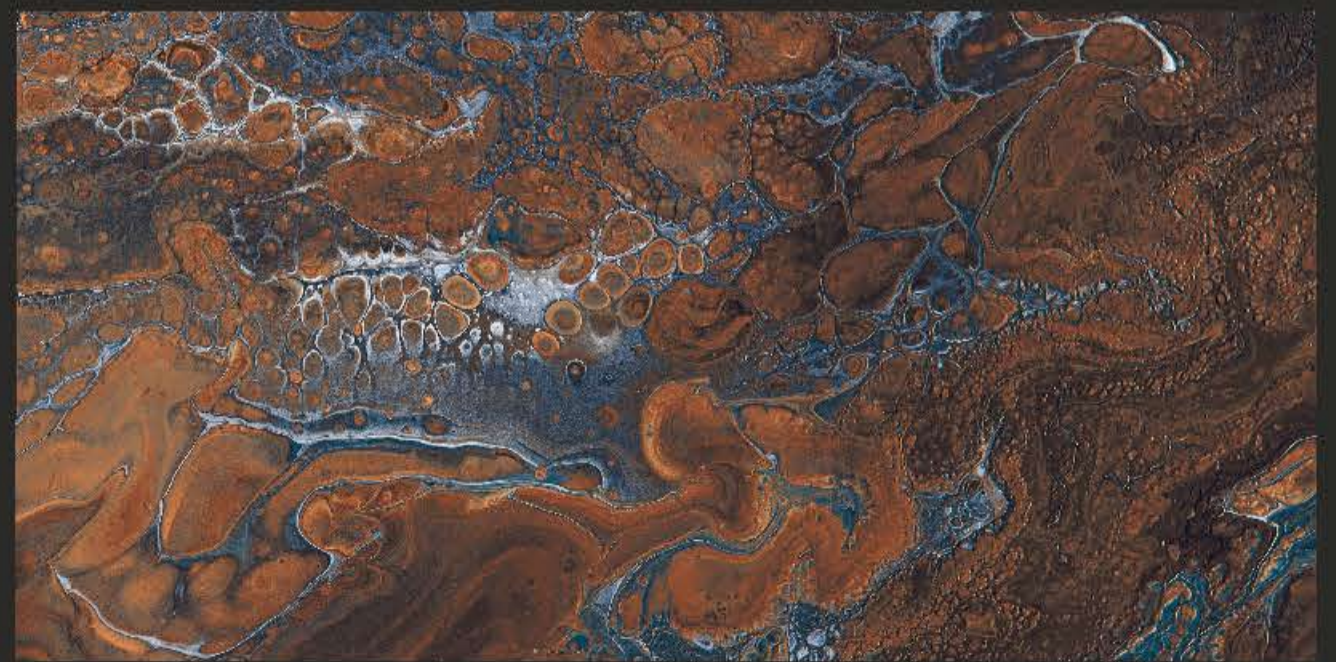

HGVT

EMPRADOR
FINISH: GLOSSY POLISHED

FERO AQUA
FINISH: GLOSSY POLISHED

FLINT BLUE
FINISH: GLOSSY POLISHED

FLUID BROWN

FREDERICO CHOCO
FINISH: GLOSSY POLISHED

GALAXY BLACK
FINISH: GLOSSY POLISHED

ZED BLACK