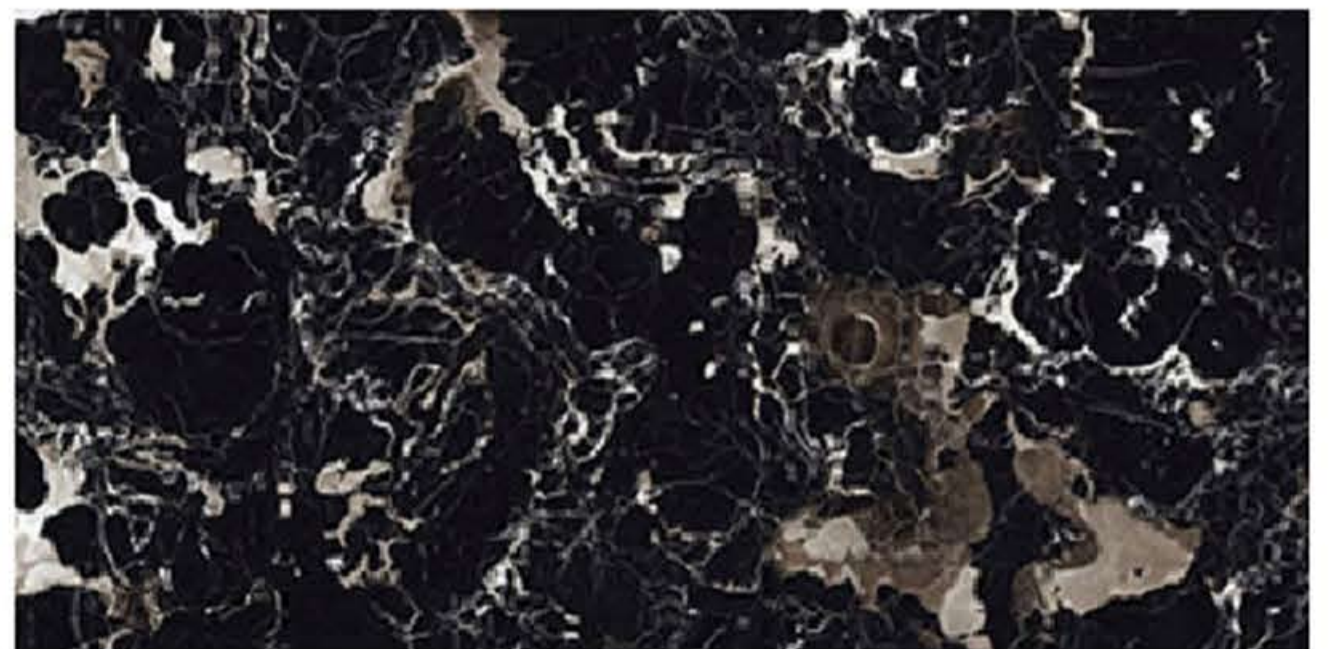

NORDIK BROWN
FINISH : GLOSSY POLISHED

HGVT

NORTHSTONE BLACK PULIDO
FINISH:GLOSSY POLISHED

OCEAN BLACK
FINISH: GLOSSY POLISHED

ZED BLACK

OMAHA BROWN

OMAHA COAL

OMAHA LIGHT