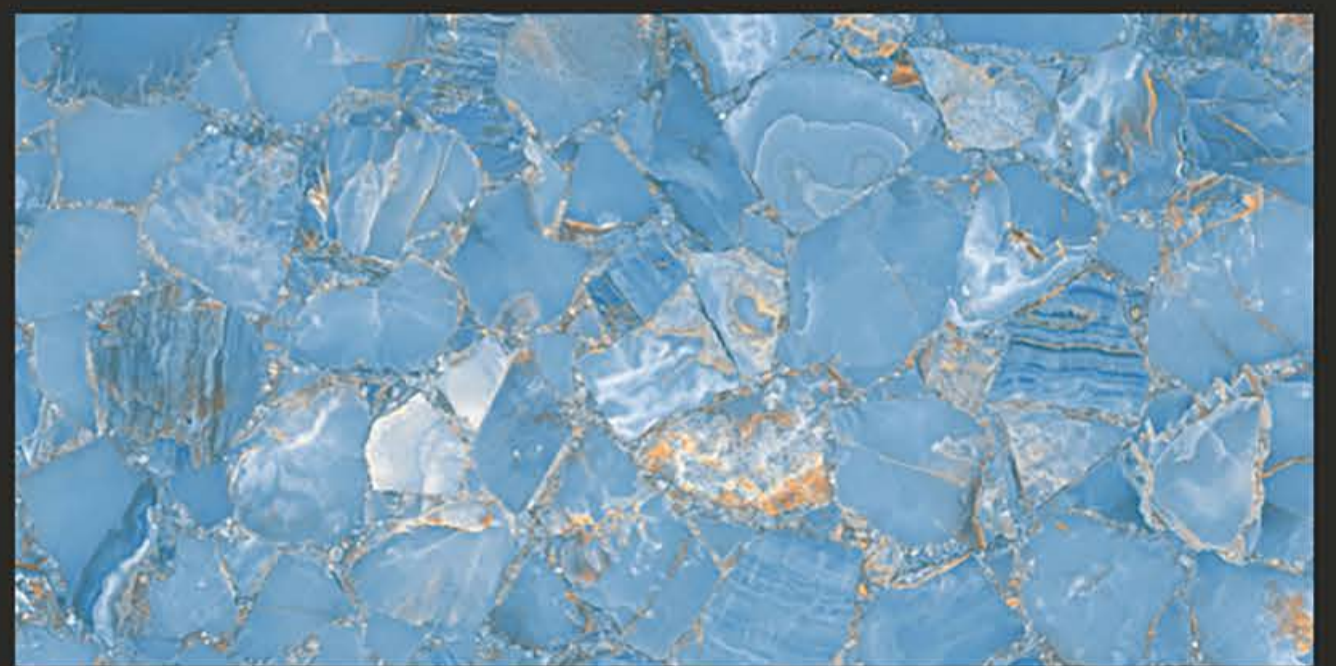

AQUA STONE
FINISH : GLOSSY POLISHED