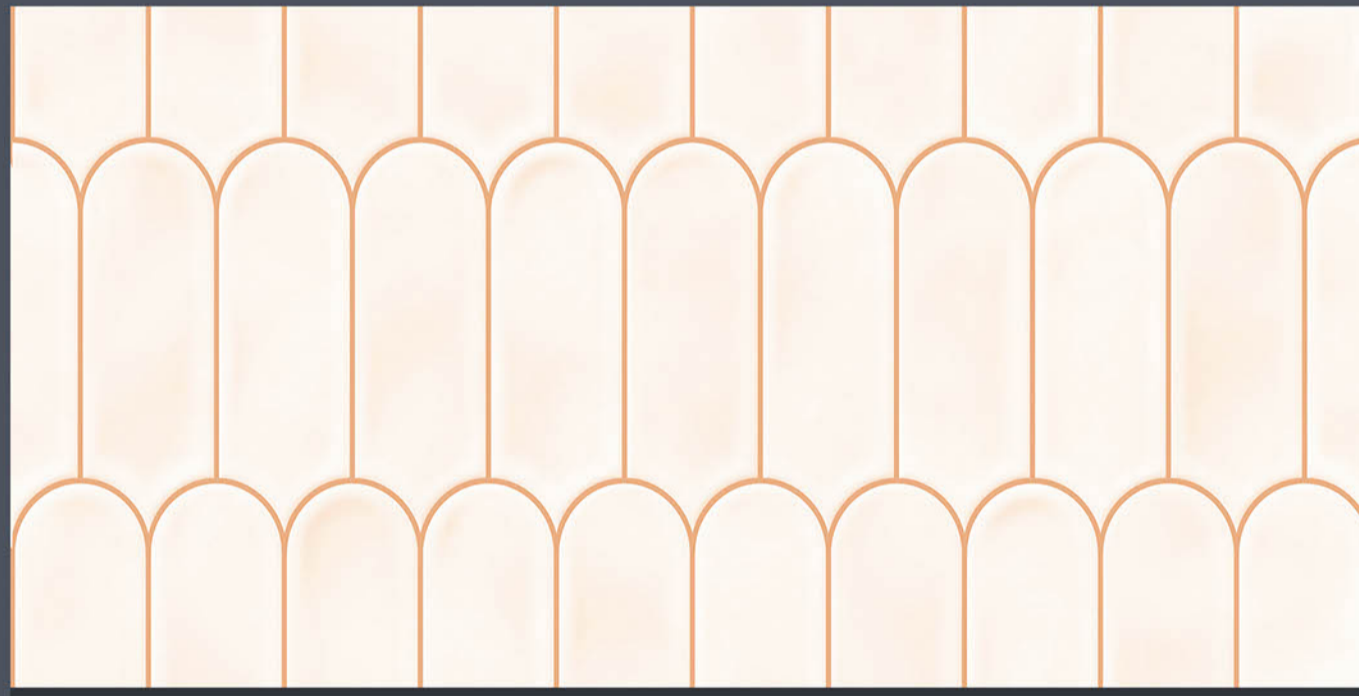

SPE 301 BROWN-DARK