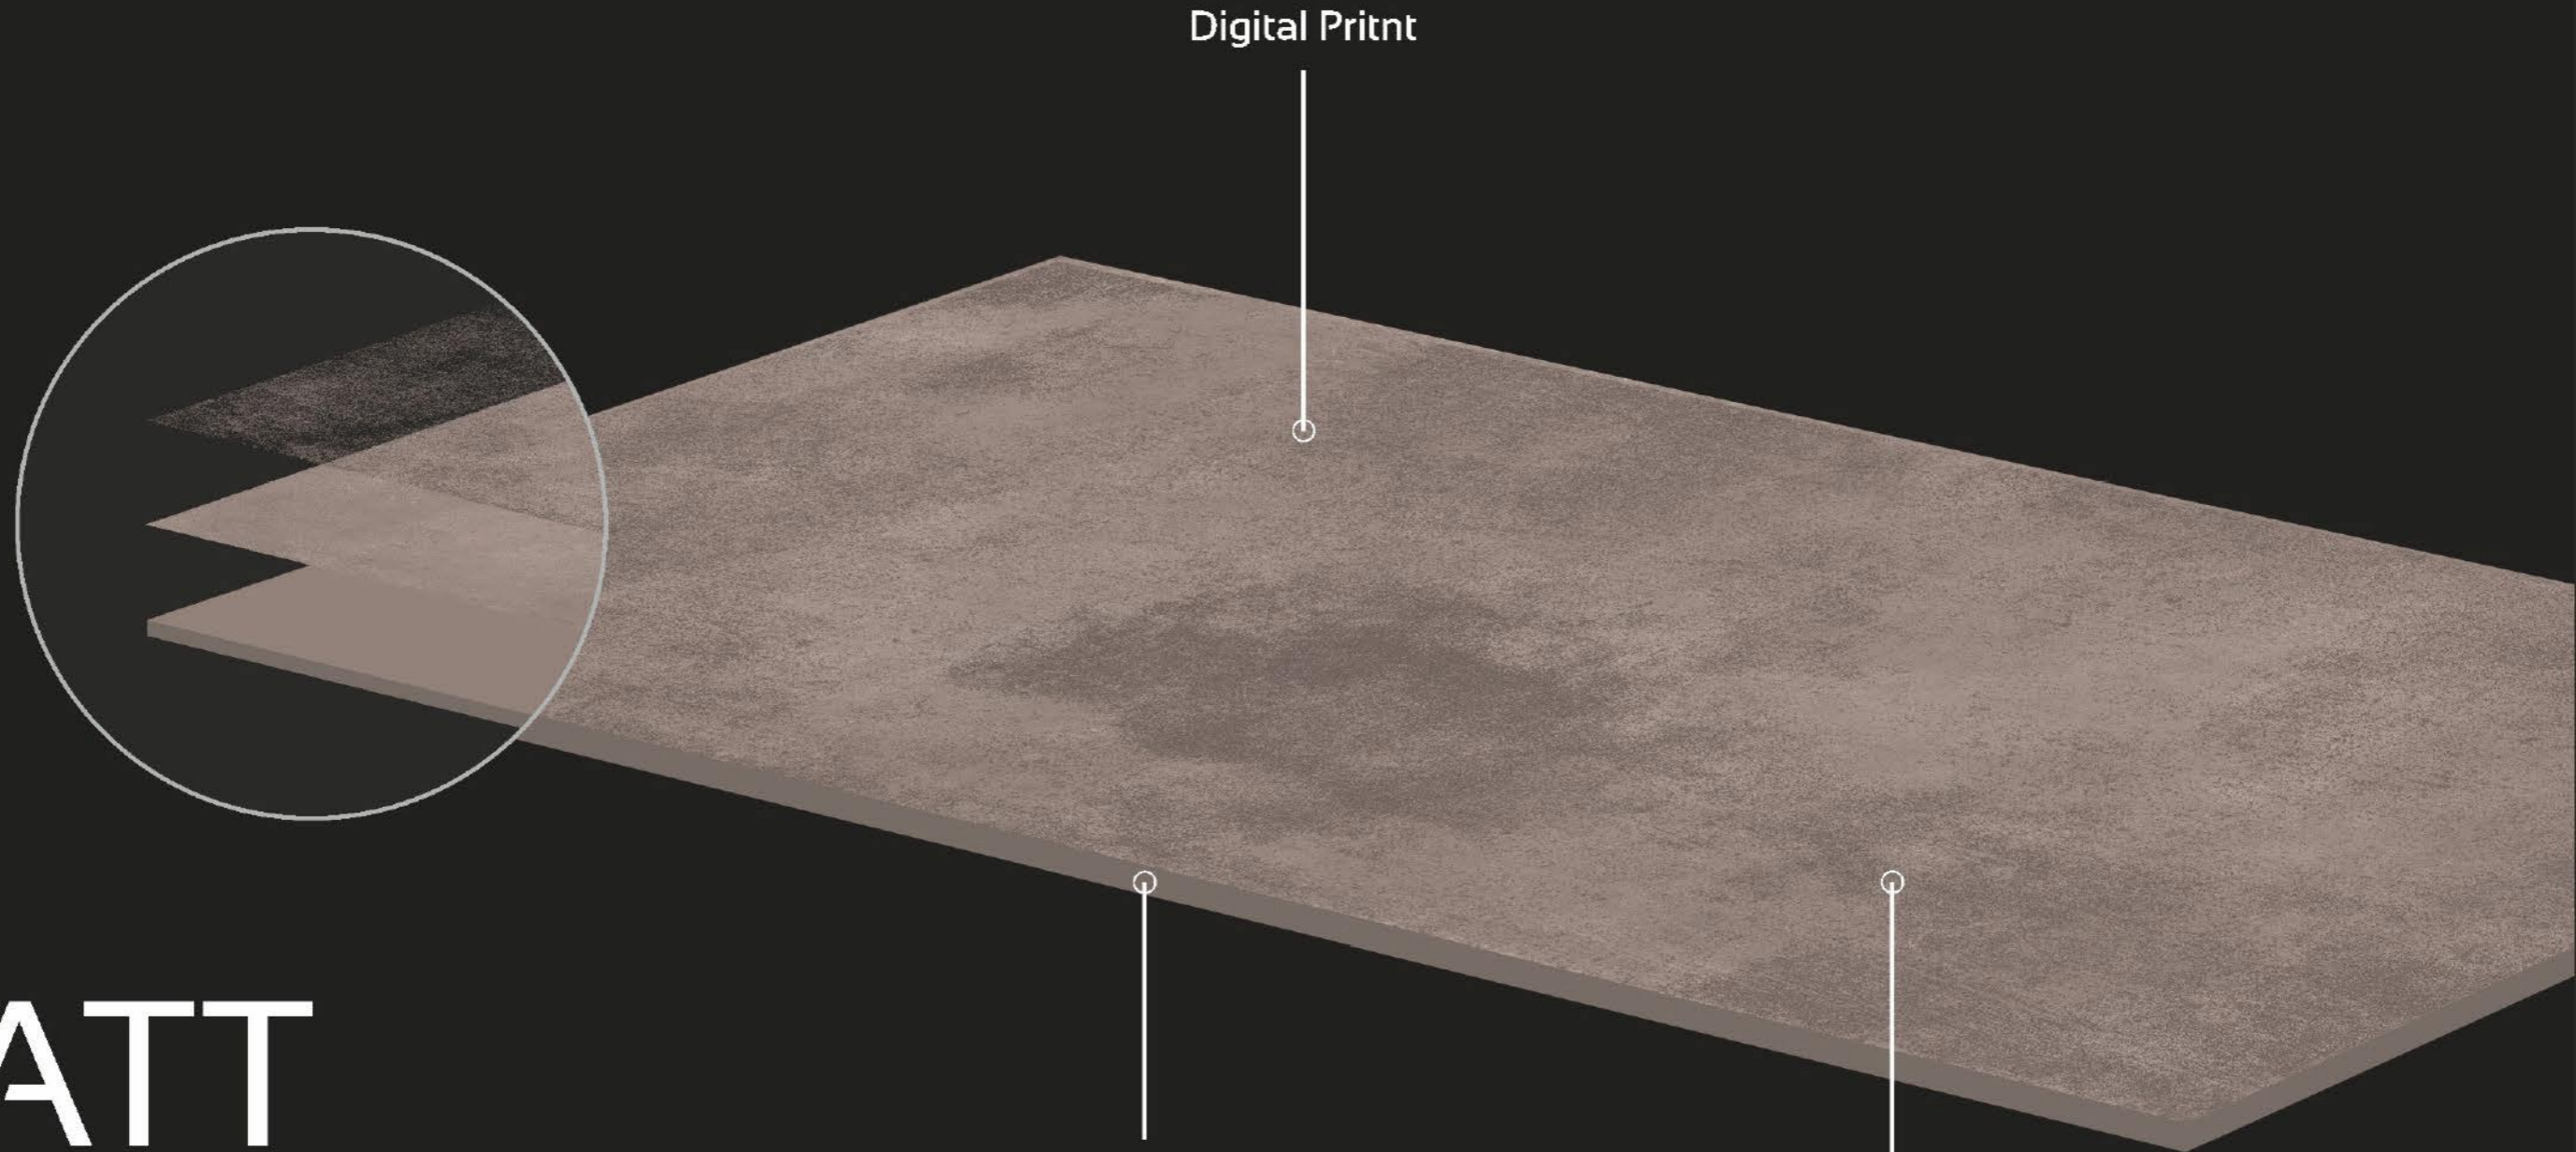

**PAVAGADHI**

**CERAMIC**

Tile Name:  
**MONOLITH TAUPE**

**PAVAGADHI**  
CERAMIC

Digital Print

Colour Body  
9mm Thickness

Special  
Effect