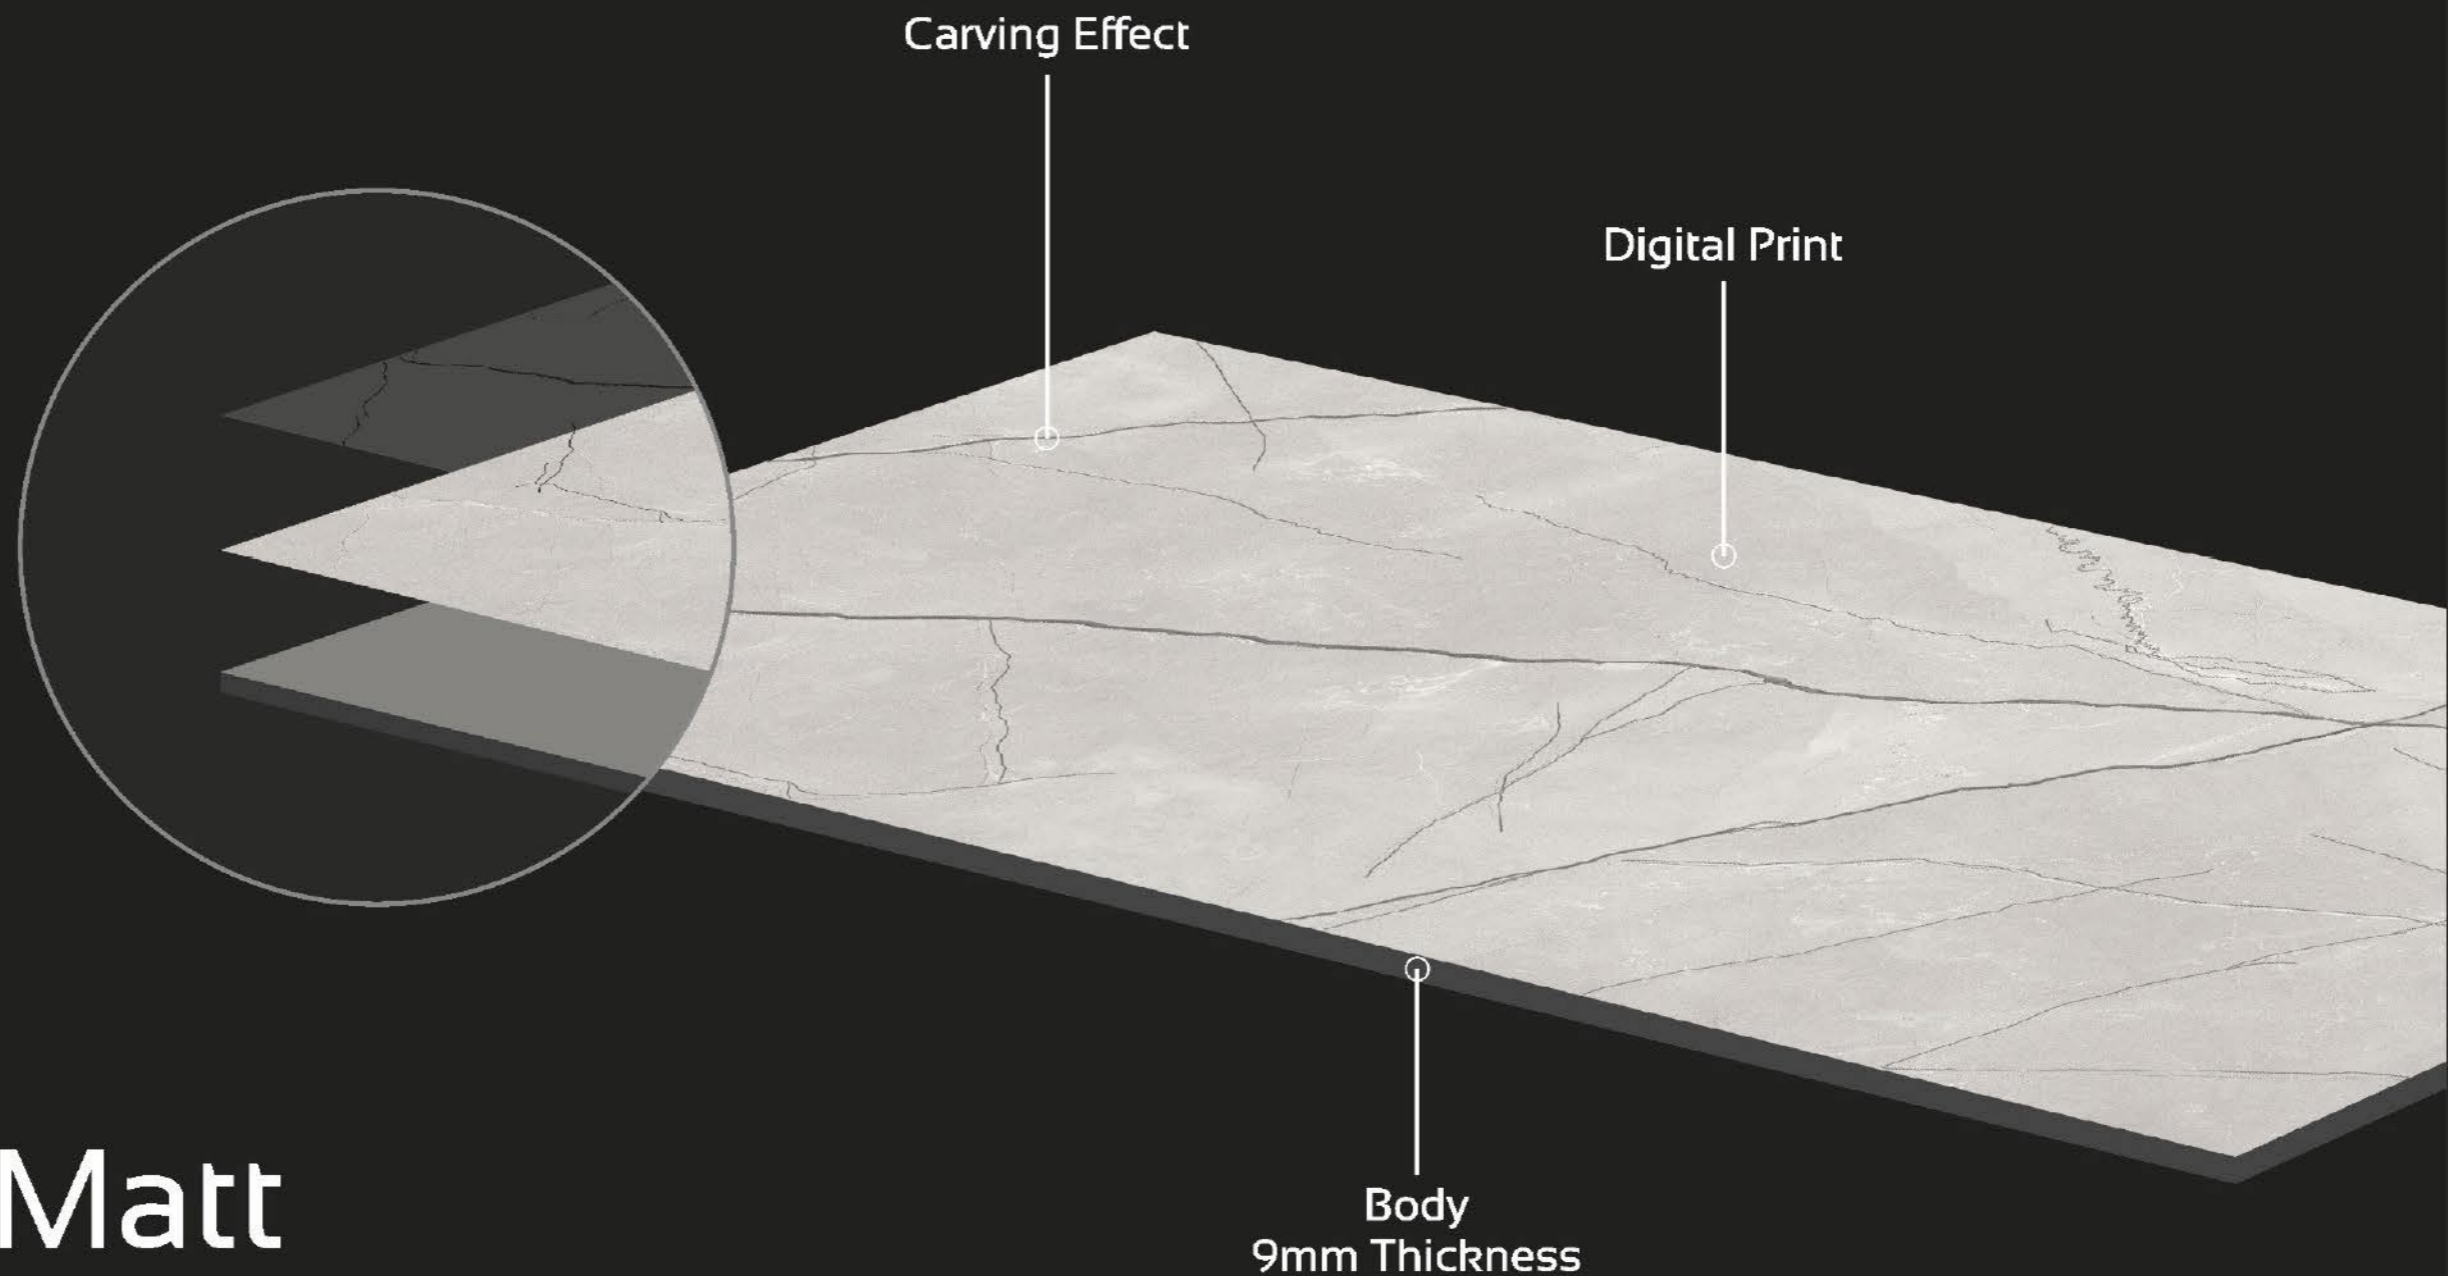

# Carving Matt

Carving Matt Finish by Motto is a spectacular textured surface, which mimics the beauty of a delicately carved surface. With captivating designs and colors, the craved surfaces look surreal.